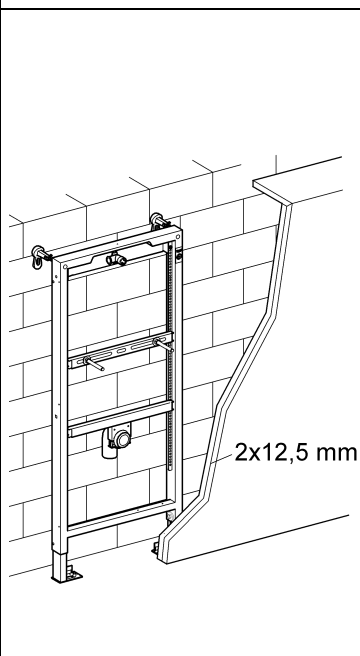

38 517

Rapid SL

Design & Quality Engineering GROHE Germany

94.715.331/ÄM 218073/06.10

ENJOY WATER®

i

1

2