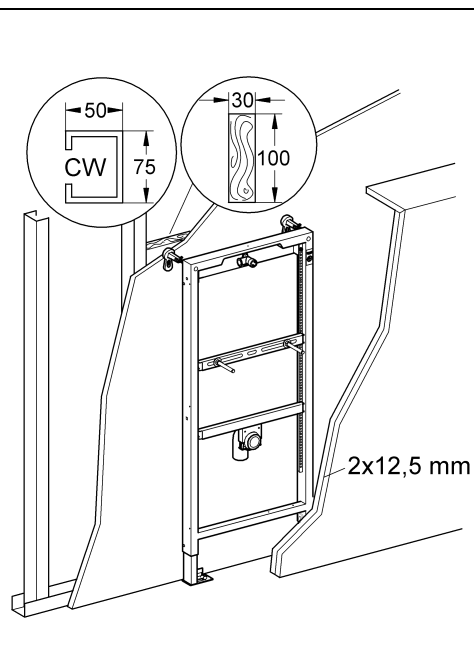

38 517

Rapid SL

Design & Quality Engineering GROHE Germany

94.715.331/ÄM 218073/06.10

ENJOY WATER®

i

1

2