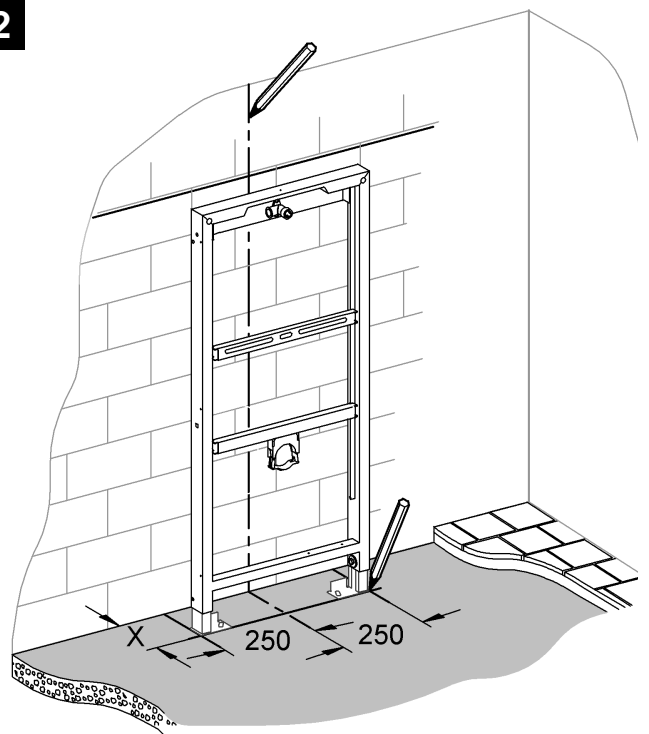

38 517

Rapid SL

Design & Quality Engineering GROHE Germany

94.715.331/ÄM 218073/06.10

ENJOY WATER®

i

1

2