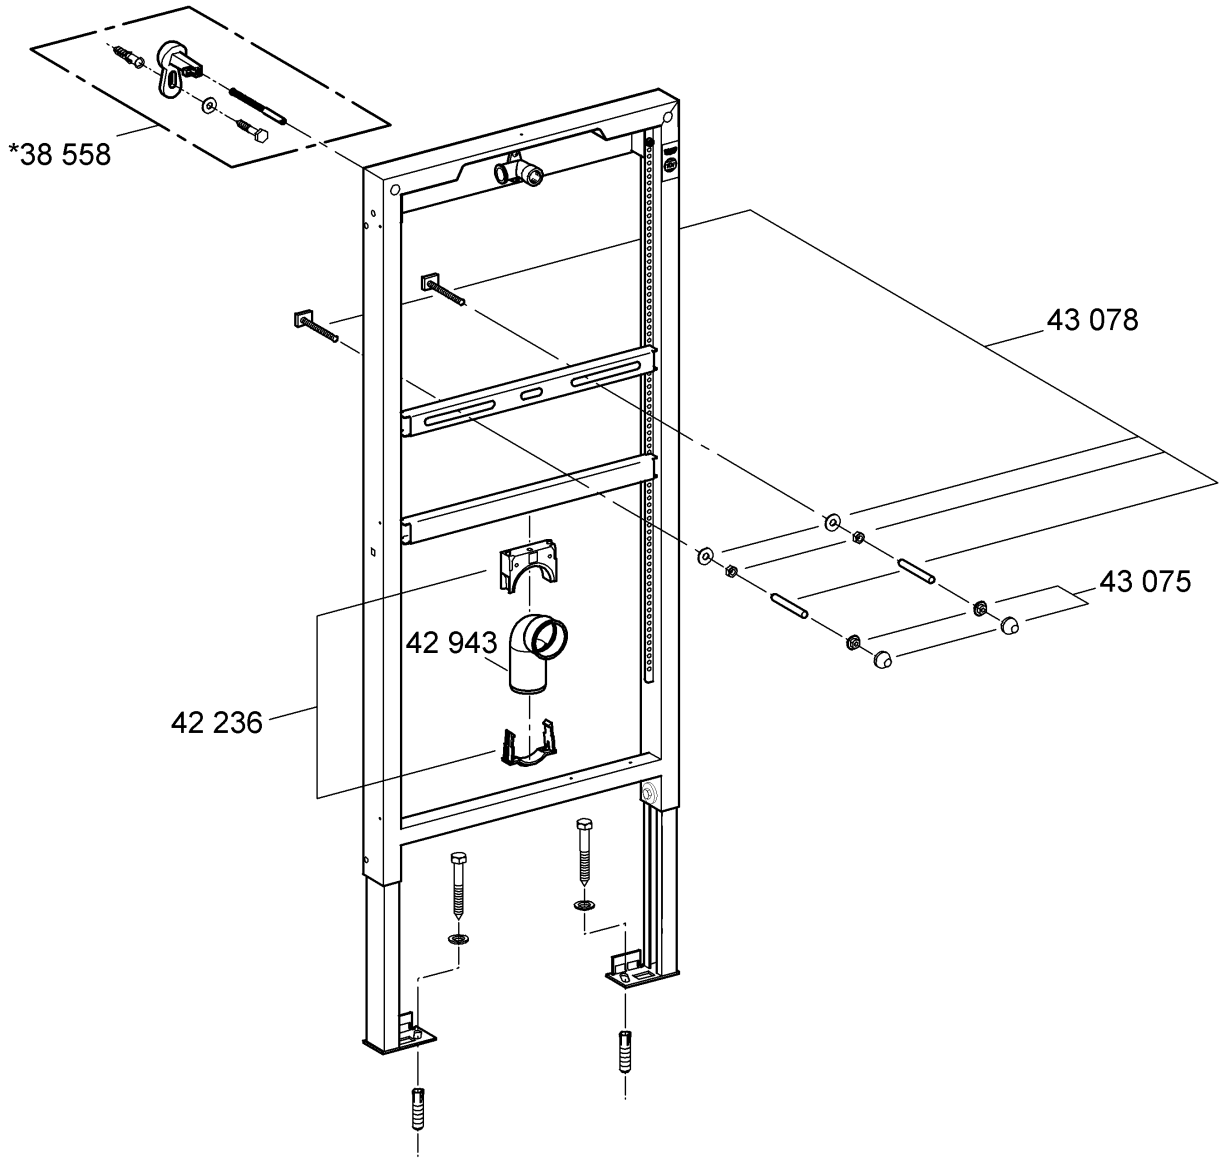

38 517

Rapid SL

Design & Quality Engineering GROHE Germany

94.715.331/ÄM 218073/06.10

ENJOY WATER®

i

1

2