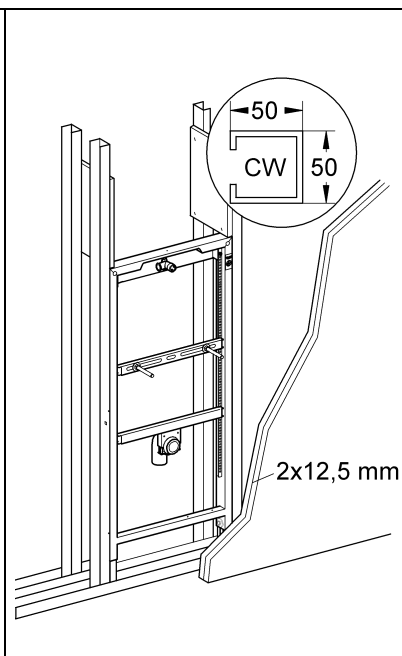

38 517

Rapid SL

Design & Quality Engineering GROHE Germany

94.715.331/ÄM 218073/06.10

ENJOY WATER®

i

1

2