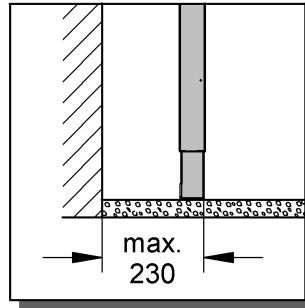

38 517

Rapid SL

Design & Quality Engineering GROHE Germany

94.715.331/ÄM 218073/06.10

ENJOY WATER®

i

1

2