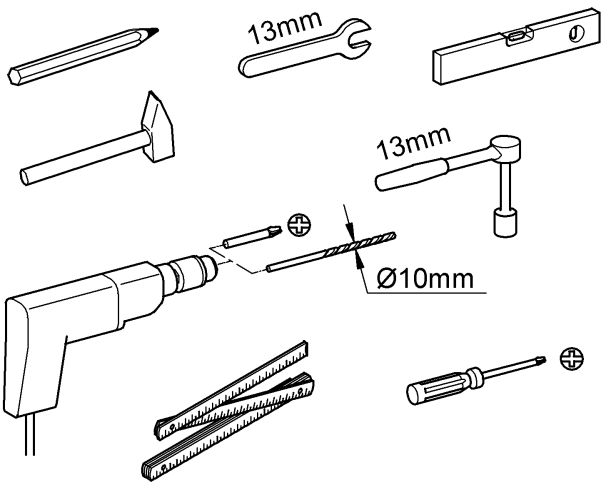

38 517

Rapid SL

Design & Quality Engineering GROHE Germany

94.715.331/ÄM 218073/06.10

ENJOY WATER®

i

1

2