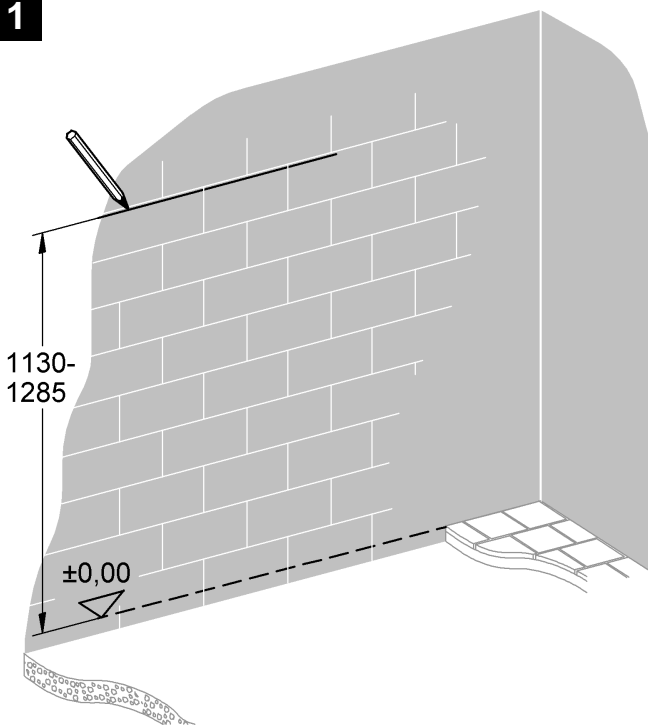

38 517

Rapid SL

Design & Quality Engineering GROHE Germany

94.715.331/ÄM 218073/06.10

ENJOY WATER®

i

1

2