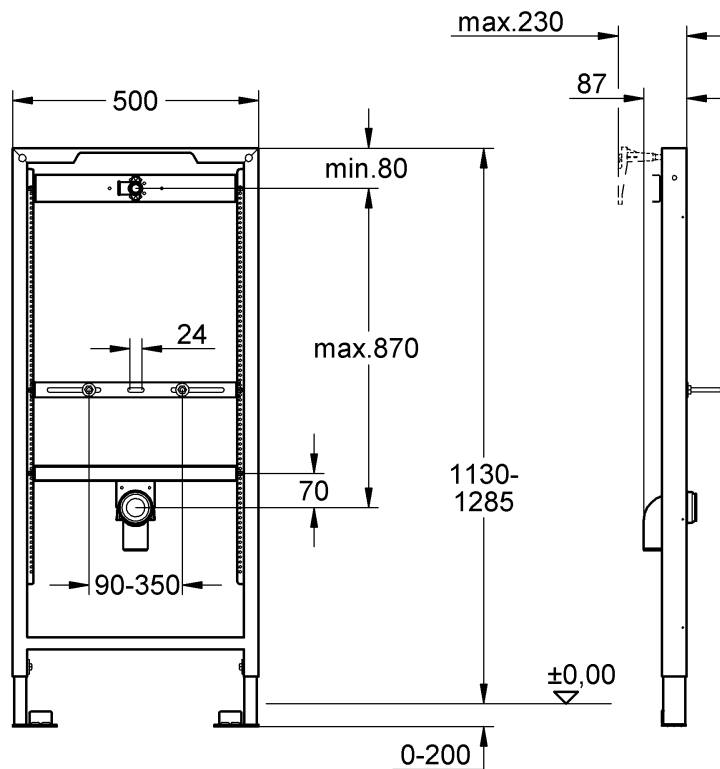

38 517

Rapid SL

Design & Quality Engineering GROHE Germany

94.715.331/ÄM 218073/06.10

ENJOY WATER®

i

1

2