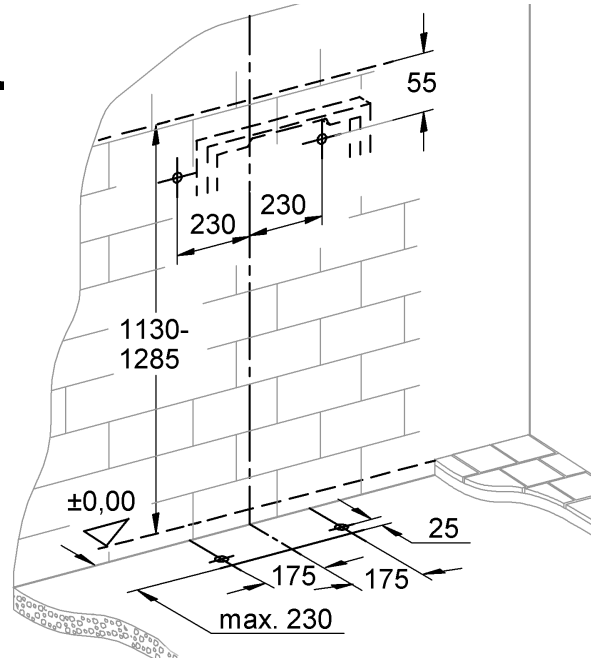

38 517

Rapid SL

Design & Quality Engineering GROHE Germany

94.715.331/ÄM 218073/06.10

ENJOY WATER®

i

1

2