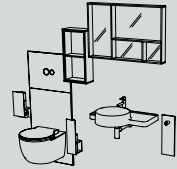

14

15

16

17

18

19

20

21

22

23

24

25

26