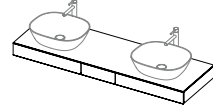

Counter
Double, without tap hole
150 cm

Calacatta silk - Patterned black oak
65753 - 65695