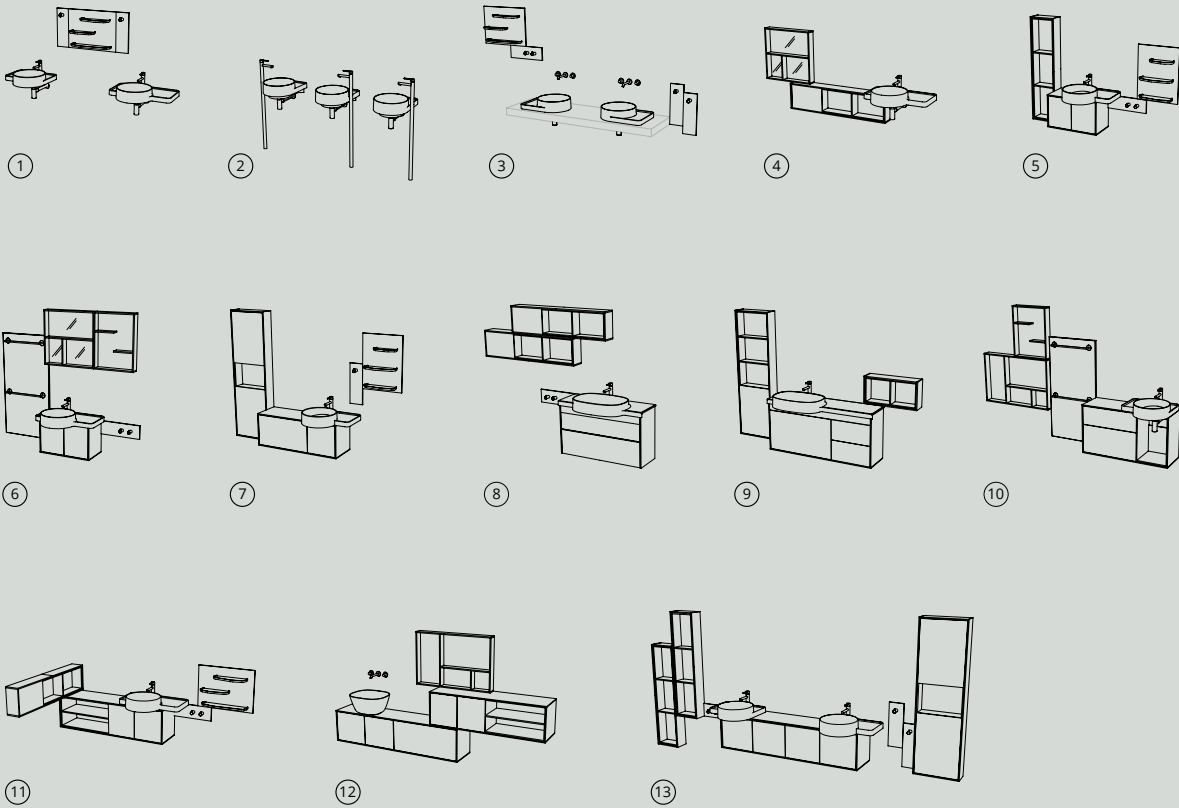

Voyage

Combinations