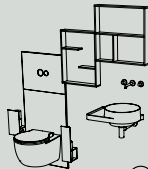

14

15

16

17

18

19

20

21

22

23

24

25

26