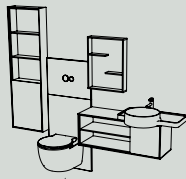

14

15

16

17

18

19

20

21

22

23

24

25

26