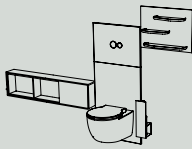

14

15

16

17

18

19

20

21

22

23

24

25

26