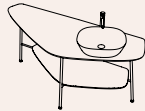

Big counter  
Single  
160 cm

Dark oak 64041  
Black oak 65850

Big counter  
Double  
160 cm

Dark oak 64043  
Black oak 65851

Ceramic counter  
with dark oak shelf  
Right  
100 cm

White 62580  
Matt white 62581  
Matt taupe 62583  
Matt mink 62584  
Matt black 62582