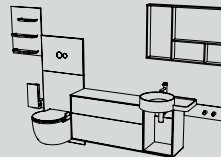

14

15

16

17

18

19

20

21

22

23

24

25

26