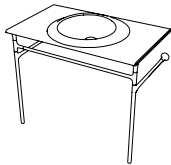

Vanity basin
with metal leg
100 cm

White 4519B403
Black 4519B470