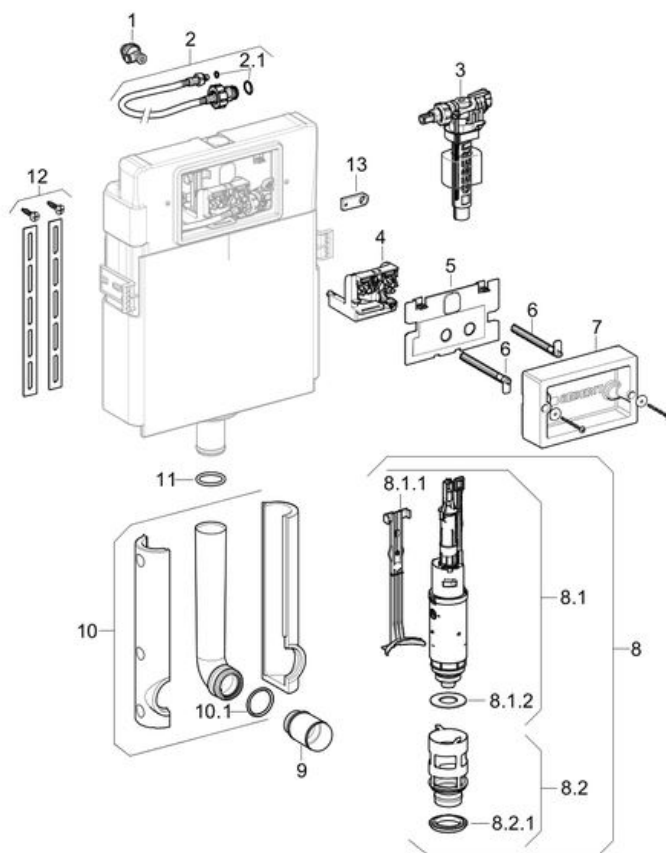

**Geberit Delta concealed cistern 12 cm (UP182)**

**Year of manufacture 2009-**

**Valid for article(s)**

109.160.00.1

**Model name:**

UP182 / Delta 12 cm

**PA number:**

-

**Dimension / Design:**

Service opening: 22 x 14 cm, cistern: 39.5 x 49 cm

**Assembly group:**

-

Pos.	Article no.	Description	Comment
1	241.475.00.1	Geberit angle stop valve	
2	240.921.00.1	Reinforced braided hose for Geberit concealed cistern	
2	241.854.00.1	Reinforced braided hose, dezincification-resistant, for Geberit concealed cistern	
2.1	240.922.00.1	Geberit set of seals for reinforced braided hose	
3	240.705.00.1	Geberit fill valve type 380, water supply connection left/right, 3/8", nipple made of brass	
3		Geberit fill valve type 380, side connection	more spare parts

4	240.510.00.1	Geberit support block
5	241.343.00.1	Protection plate for Geberit Delta concealed cistern
6	241.465.00.1	Actuator rod set for Geberit actuator plate
7	241.348.00.1	Protection box for service opening, for Geberit Delta concealed cistern
8	241.472.00.1	Geberit flush valve with basket
8.1	240.501.00.1	Geberit flush valve
8.1.1	240.506.00.1	Geberit holding-down clamp
8.1.2	816.418.00.1	Flat gasket for Geberit flush valves of exposed and concealed cisterns: d63mm
8.2	240.500.00.1	Basket for Geberit flush valve and for Geberit concealed cistern Artline
8.2.1	240.282.00.1	Geberit section seal
9	362.796.92.1	Geberit protection plug: d44.6mm
10	119.652.16.1	Geberit flush bend set 90°, insulated: d56mm black
10.1	362.771.00.1	Lip seal for Geberit flush pipe: d45mm
11	892.975.00.1	Geberit O-ring for outlet connection piece
12	241.017.00.1	Geberit slotted flat iron with screws
13	889.246.00.1	Geberit fastening bracket for distance bolts