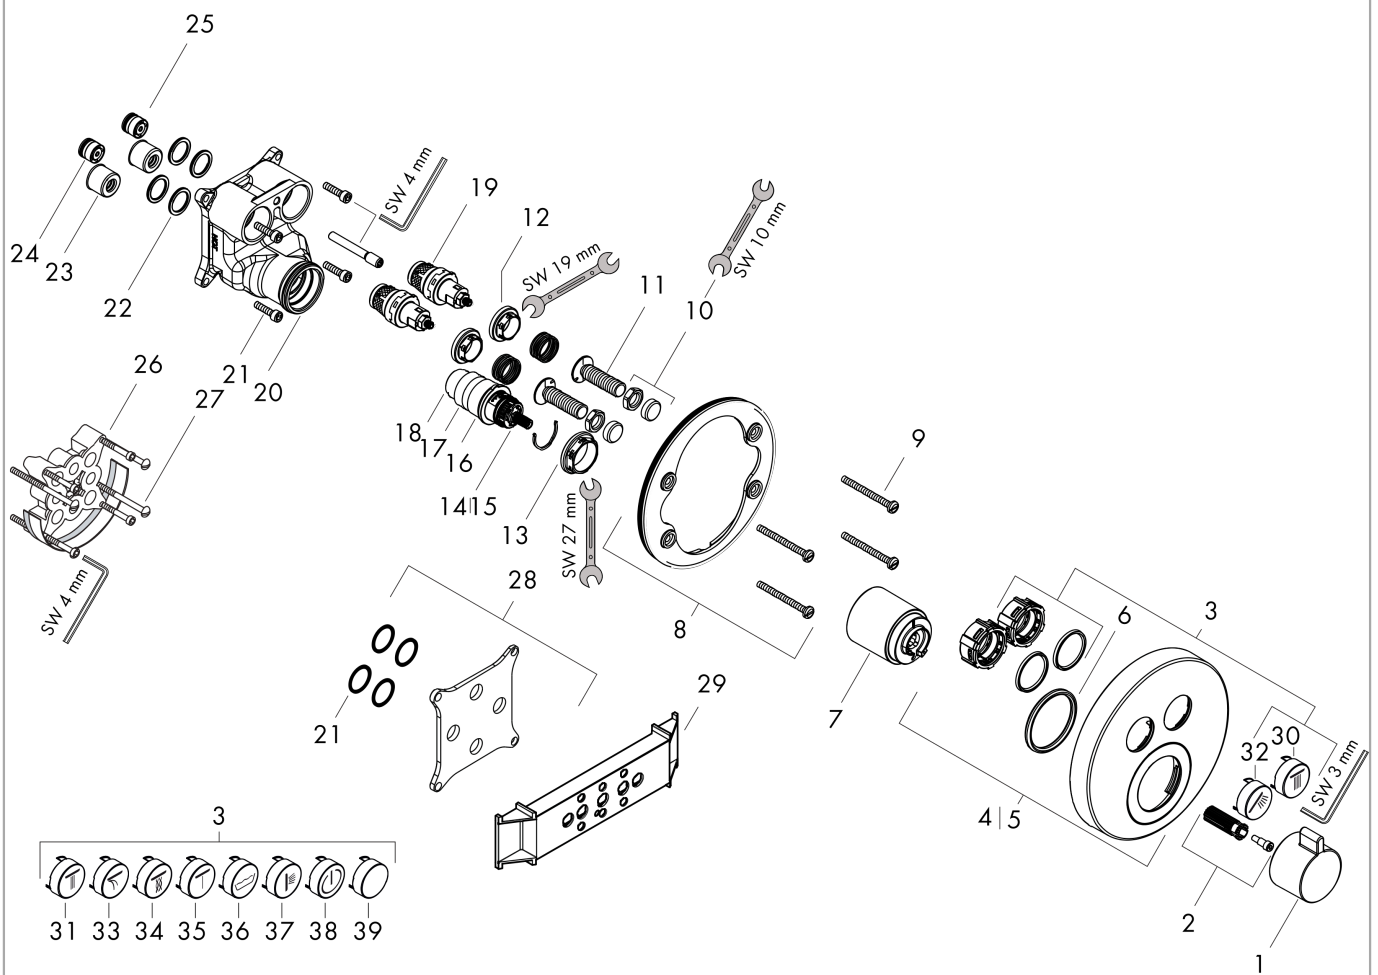

ShowerSelect S

Термостат ShowerSelect S, для 2 потребителей, CM
: матовый белый Артикулный номер: 15743700

Покомпонентное изображение

Год выпуска: >06/20

ShowerSelect S

Термостат ShowerSelect S, для 2 потребителей, CM

: матовый белый Артикульный номер: **15743700**

Перечень запасных частей

Год выпуска: >06/20

Позиция	Описание	Артикульный номер	PC	PU
1	handle for thermostat	92215700	-	1
2	handle fixing set	95843000	-	1
3	set of symbols	92218000	-	1
4	escutcheon Ø 150 mm	92325700	-	1
5	escutcheon for exchanged connections	92391XXX	-	-
6	O-ring 44x4	98471000	-	1
7	sleeve	92216700	-	1
8	holder for escutcheon	98793000	-	1
9	set of fixing screws	96454000	-	1
10	nut and flange	92696000	-	1
11	Select-adapter	92219000	-	1
12	nut	98368000	-	1
13	nut	98913000	-	1
14	thermostat cartridge	98282000	-	1
15	cartridge for exchanged connections	92373000	-	1
16	O-ring 20x1,5	98197000	-	1
17	O-ring 25x1,5	98146000	-	1
18	O-ring 25x2,5	92146000	-	1
19	shut off unit	95758000	-	1
20	set of screws	96525000	-	1
21	O-ring 36x2	98156000	-	1
22	O-ring 16x2	98133000	-	1
23	noise reduction	94073000	-	1
24	non return valve (pressure-resistant up to 2 MPa)	92594000	-	1
25	non return valve	97980000	-	1
26	extension 25 mm	13595000	-	1
27	set of fixing screws	97747000	-	1
28	compensation set 1°	95521000	-	1
29	fit-up aid	92540000	-	1
30	symbol head shower Rain large	93571880	-	1
31	symbol head shower Rain small	93572880	-	1
32	symbol handshower	93573880	-	1
33	symbol Flood jet	93574880	-	1
34	symbol Whirl	93575880	-	1
35	symbol Mono	93576880	-	1
36	symbol tub	93577880	-	1
37	symbol body shower	93578880	-	1
38	symbol ON/OFF	93579880	-	1
39	pushbutton	93955880	-	1