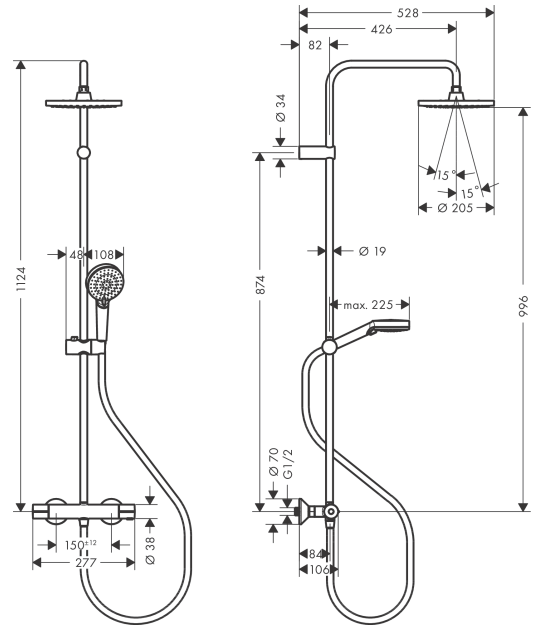

Vernis Blend
Showerpipe 200 1jet с термостатом
: матовый черный Артикулный номер: **26276670**

Продукт

Чертеж

График расхода воды