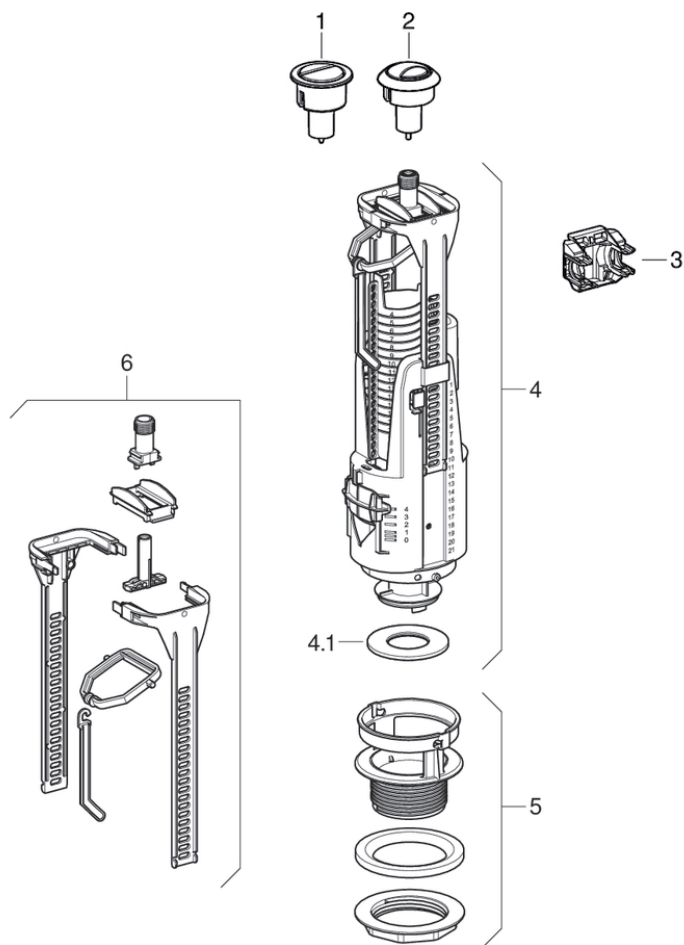

Flush valves type 240, dual flush

2015 -

Brand Geberit

Type Typ 240, Typ 240-330, Typ 240-340

Characteristics

Year of manufacture from

| 2015

Valid for articles

136.909.21.2

#	Art. no.	Description	Replacement for
1	238.540.21.1	Geberit actuator for flush valve type 240, dual flush: gloss chrome-plated	
2	238.501.21.1	Geberit actuator for flush valve types 230 and 240: =N/A, gloss chrome-plated	
3	243.714.00.1	Geberit valve clip	
4	238.542.00.1	Geberit flush valve for flush valve type 240	238.502.00.1, 238.503.00.1
4.1	816.418.00.1	Geberit flat gasket for flush valve for exposed and concealed cistern: d=63mm	
5	238.541.00.1	Geberit basket for flush valve type 240	
6	238.543.00.1	Geberit yoke for flush valve type 240	