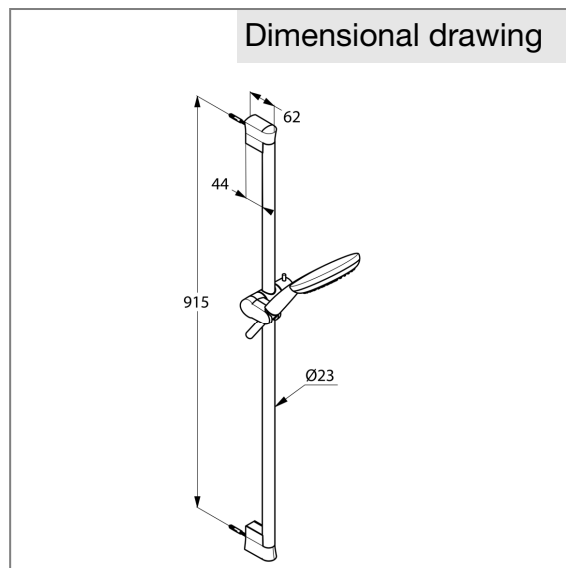

Product: KLUDI FRESHLINE shower set 3S DN 15

Ref.: 6794005-00

Product description

bath and shower set 3S DN 15
 with wall rail 900 mm
 wall fastening
 adjustable to 3 spray patterns
 volume, booster, smooth
 flow rate max. 18,8 l/min at 3 bar
 with cleaning system
 KLUDI SUPARAFLEX SILVER shower hose
 1/2 x 1/2 inch x 1600 mm
 with KLUDI FRESHLINE 3 S hand shower
 with fixing kit, with dirt-catcher sieve

Finishes:
 05 chrome

Advertisement

shower set, manufacturer KLUDI GmbH & Co. KG
 KLUDI FRESHLINE item no. 6794005-00
 type: shower set with hand shower 3 S DN 15 / PN 5, chrome plated plastic adjustable to 3 spray patterns volume, booster, smooth, with wall rail chrome plated length: 900 mm, with ridgeless adjustable shower holder vertically and horizontally adjustable, with cleaning system, flow rate at 3 bar volume: 18,8 l/min, booster: 15 l/min, smooth: 10 l/min, with KLUDI SUPARAFLEX SILVER shower hose 1/2 x 1/2 inch x 1600 mm plastic coated with metal effect and conical connection nuts, with fixing kit, with dirt-catcher sieve
 dimensions: centers fixing kit: 915 mm, projection wall rail: 62 mm

Product picture

Dimensional drawing

Flow rate diagram