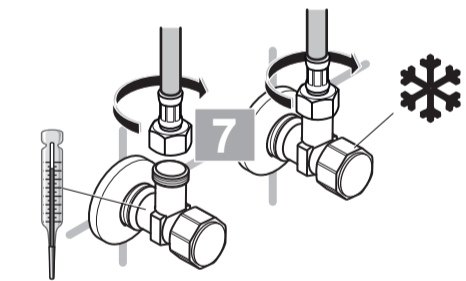

P bar	0,5	MAX. 10	5		Q (3 bar)
	T °C		MAX. 80	65		13
				40		13