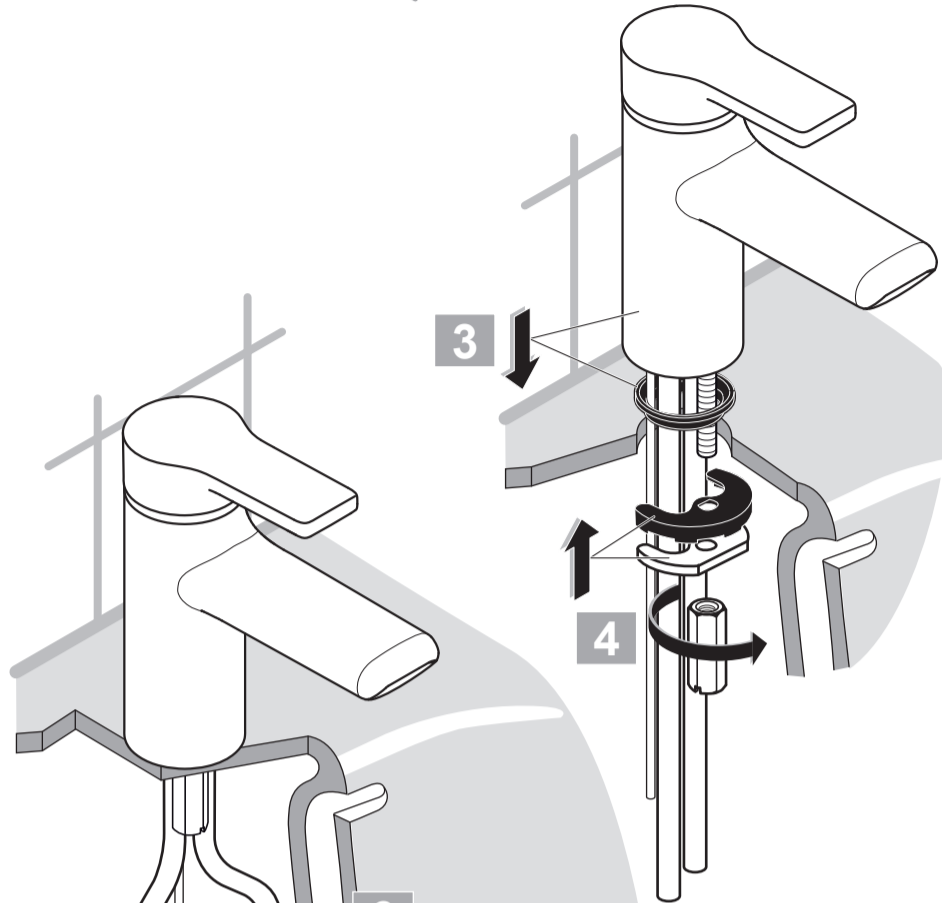

P bar	0,5	MAX. 10	5		Q (3 bar)
	T °C		MAX. 80	65		13
				40		13