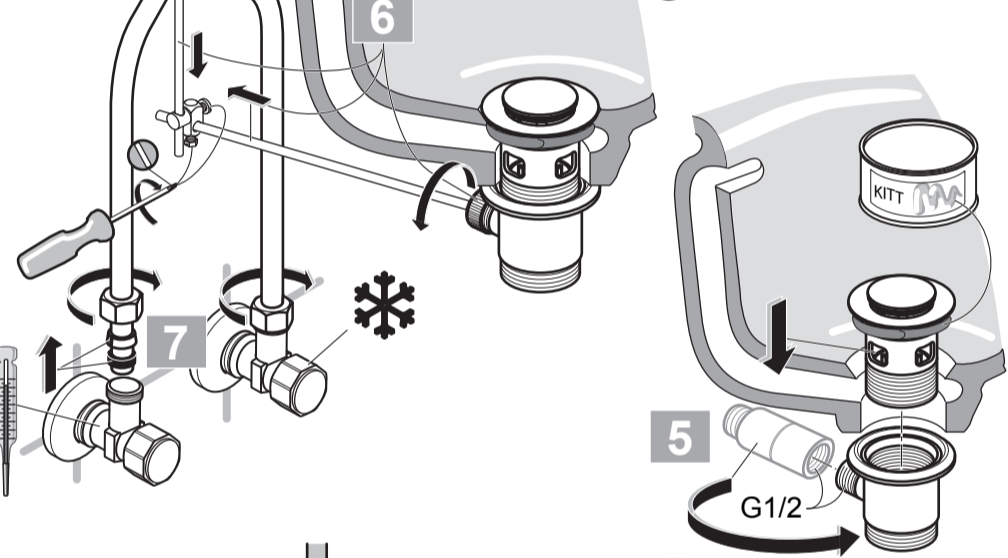

P bar	0,5	MAX. 10	5		Q (3 bar)
	T °C		MAX. 80	65		13
				40		13