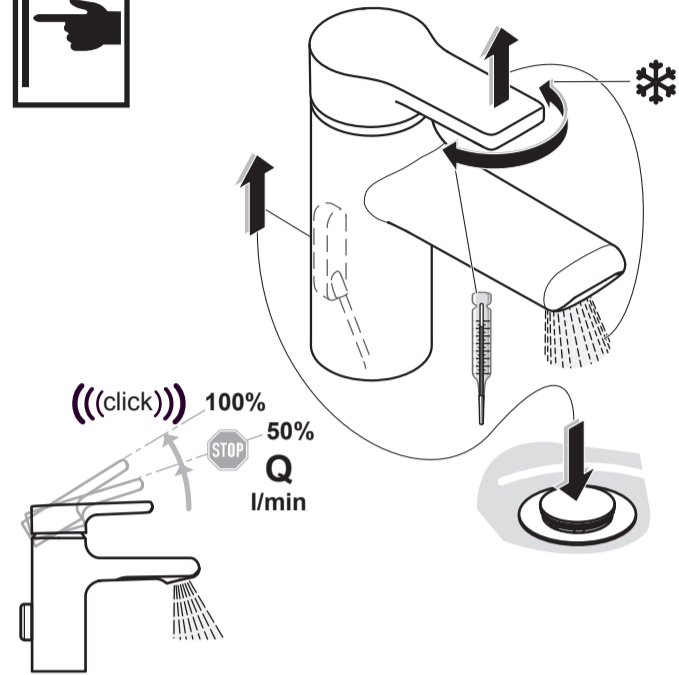

P bar	0,5	MAX. 10	5		Q (3 bar)
	T °C		MAX. 80	65		13
				40		13