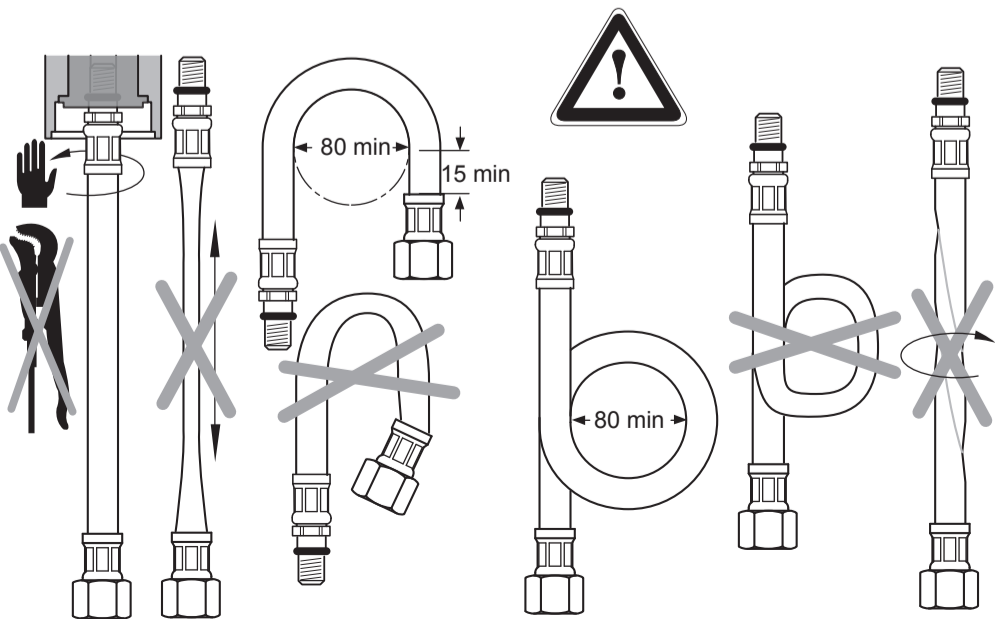

P bar	0,5	MAX. 10	5		Q (3 bar)
	T °C		MAX. 80	65		13
				40		13