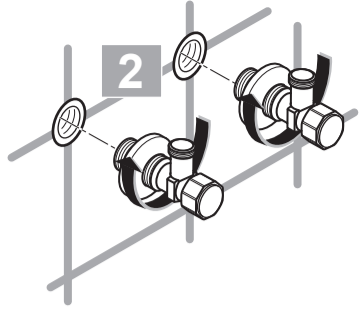

P bar	0,5	MAX. 10	5		Q (3 bar)
	T °C		MAX. 80	65		13
				40		13