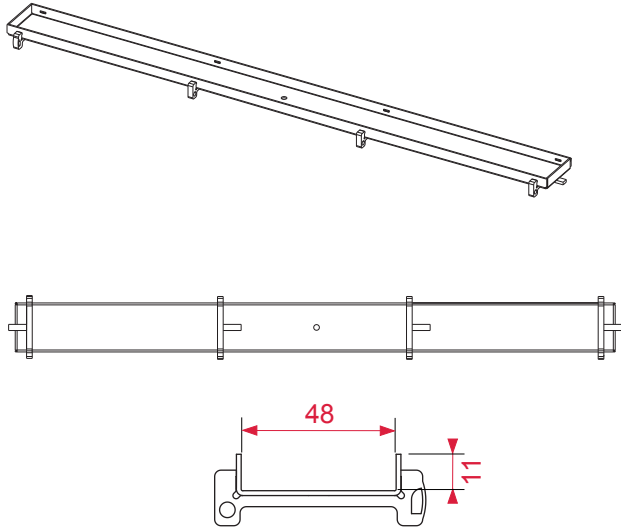

# TECEdrainline – “plate”

AT430 006 00 d