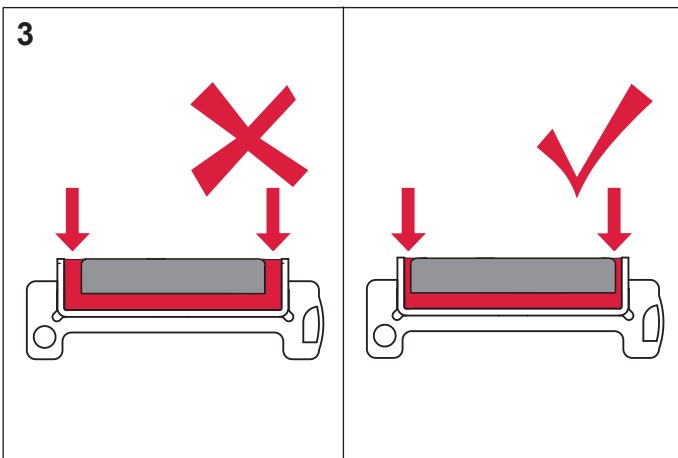

# TECEdrainline – “plate”

AT430 006 00 d