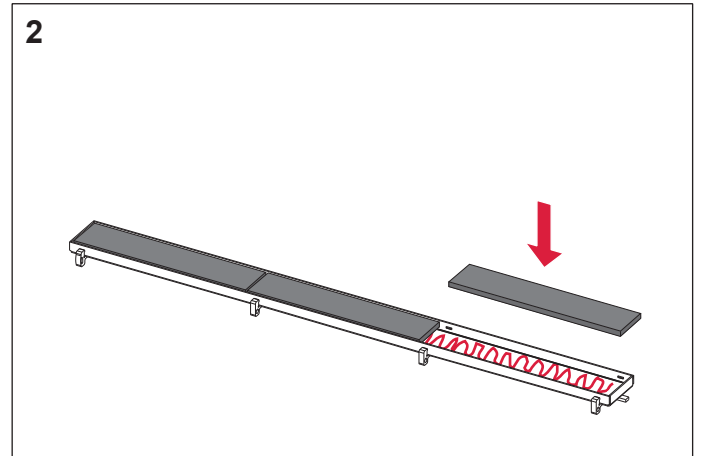

# TECEdrainline – “plate”

AT430 006 00 d