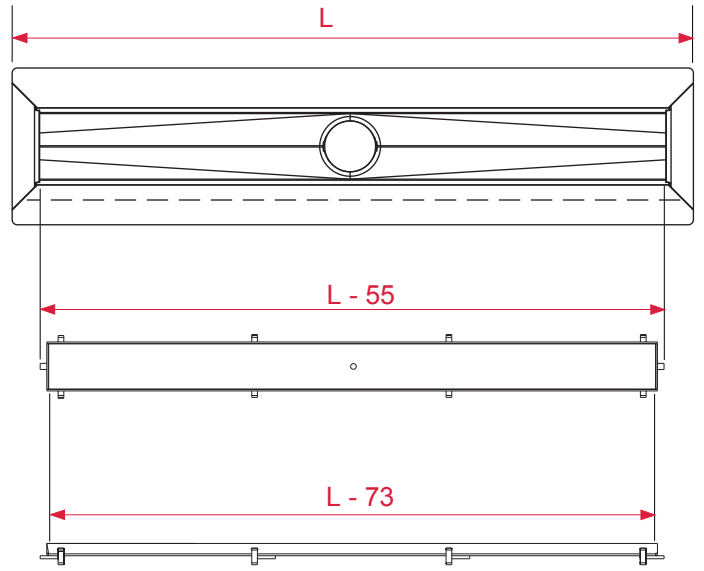

# TECEdrainline – “plate”

AT430 006 00 d