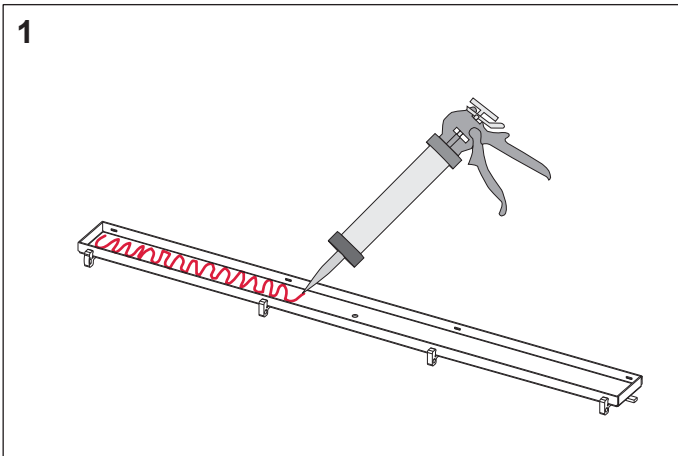

# TECEdrainline – “plate”

AT430 006 00 d