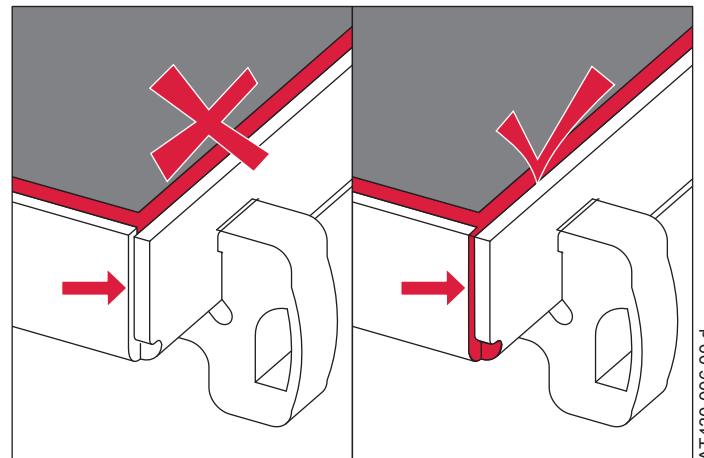

# TECEdrainline – “plate”

AT430 006 00 d