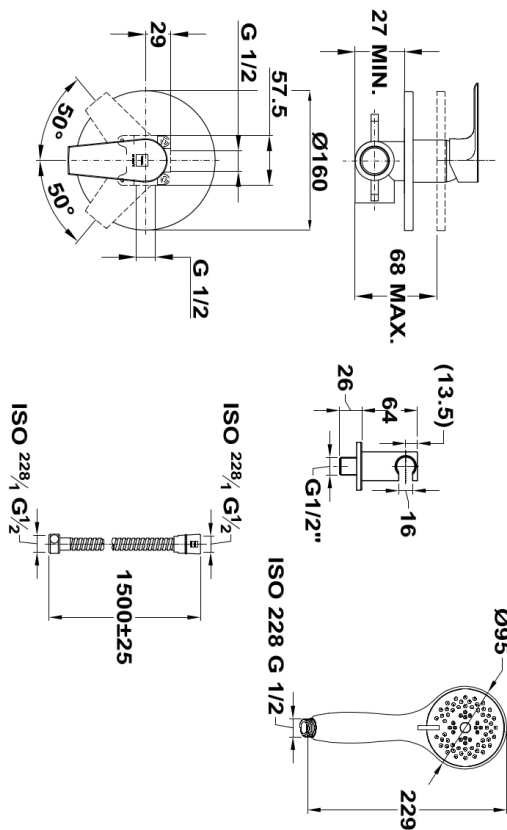

Strohm Teka > Shower > Shower taps > 1 way concealed mixer >

CALVIA

Combo 1 way concealed mixer

1 outlet timeless design built-in tap.

Ref: 322420220

Colour Chrome

Weight 2 kg

 2 years warranty

Technical features

- 1 outlet built-in single mixer tap
- Concealed part included
- Shower set

Assembly

Concealed installation

Images

Legal disclaimer:

*Certain technical factors and features of our finishes may be altered due to possible variations in the configuration of your computer and/or printer; these data are therefore only approximate and not definitive. We regularly review our product specifications to improve their characteristics and warranties. Please request detailed information from our sales department for any building or refitting projects.

Strohm Teka > Shower > Shower taps > 1 way concealed mixer >

Downloads

User guide

Product drawings

Legal disclaimer:

*Certain technical factors and features of our finishes may be altered due to possible variations in the configuration of your computer and/or printer; these data are therefore only approximate and not definitive. We regularly review our product specifications to improve their characteristics and warranties. Please request detailed information from our sales department for any building or refitting projects.