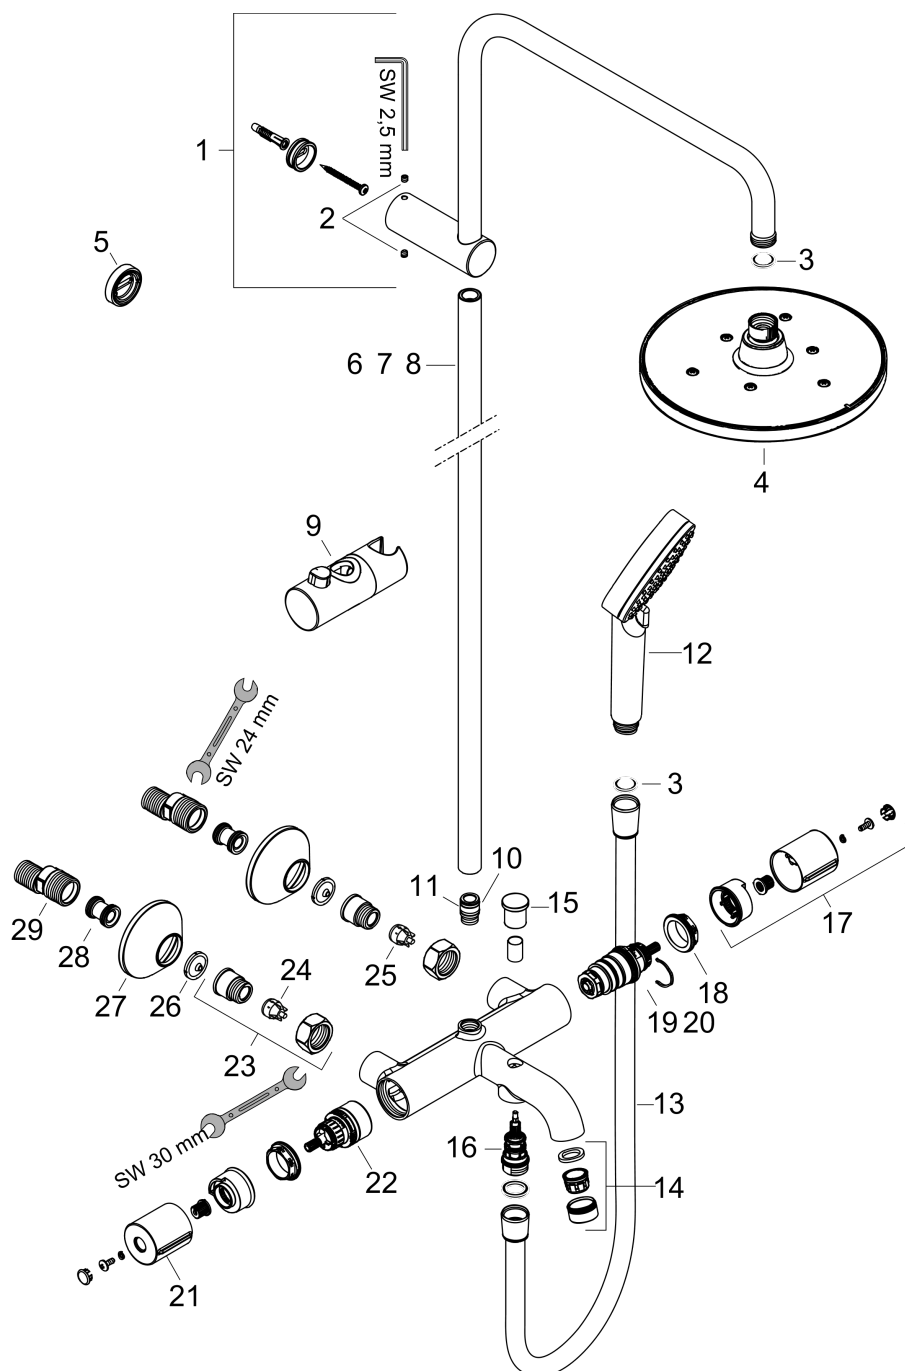

Vernis Blend
Showerpipe 200 1jet с термостатом для ванны
: хром Артикулный номер: 26274000

Покомпонентное изображение

Год выпуска: >06/21

Vernis Blend

Showerpipe 200 1jet с термостатом для ванны

: хром Артикульный номер: **26274000**

Перечень запасных частей

Год выпуска: >06/21

Позиция	Описание	Артикульный номер	PC	PU
1	shower arm	93768000	-	1
2	hollow set screw M5x5	98446000	-	1
3	filter packing	94246000	-	1
4	head shower	26271000	-	1
5	tile-matching-disk 7 mm	93813000	-	1
6	pipe 1145 mm	93907000	-	1
7	pipe 945 mm	93770000	-	1
8	pipe 845 mm	93906000	-	1
9	support, assy	93729000	-	1
10	O-ring 12x2	98214000	-	1
11	O-ring 11x2	98127000	-	1
12	handshower	26270000	-	1
13	shower hose Metaflex'C 1,60 m	28266000	-	1
14	aerator M24x1 (38 l/min)	92513000	-	1
15	diverter knob	93766000	-	1
16	selector	97978000	-	1
17	handle for thermostat	93727000	-	1
18	nut	98913000	-	1
19	thermostat cartridge	98282000	-	1
20	cartridge for exchanged connections	92373000	-	1
21	handle	93731000	-	1
22	shut off unit with selector	98283000	-	1
23	connecting thread G½	93730000	-	1
24	non return valve (pressure-resistant up to 2 MPa)	93136000	-	1
25	non return valve	96737000	-	1
26	filter packing	96922000	-	1
27	escutcheon Ø 70 mm	93718000	-	1
28	set of S-unions (±12 mm)	94140000	-	1
29	seal	95008000	-	1