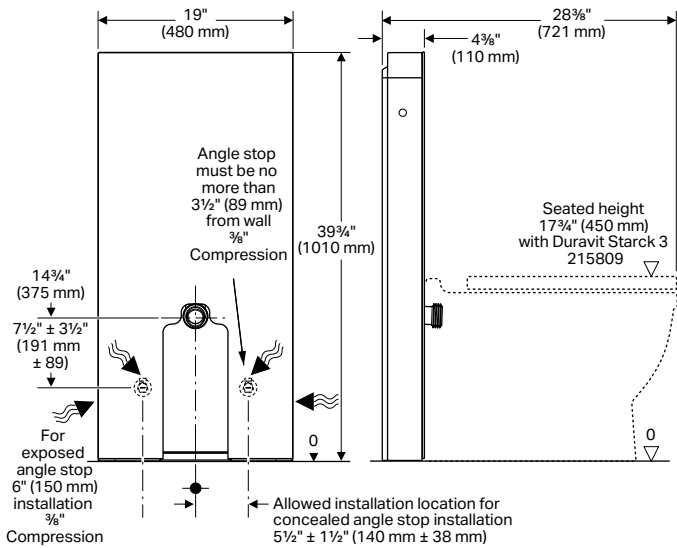

System for Floor-Mount Toilets

Geberit Monolith for Floor-Mount Toilet

Model Number	Description	List Price
131.144.SF.1	Geberit Monolith for floor-mounted toilets, White Glass with Duravit Starck 3 WC and Seat/Lid	$867.00
131.144.SG.1	Geberit Monolith for floor-mounted toilets, Black Glass with Duravit Starck 3 WC and Seat/Lid	867.00

Consists of:

- (1) Geberit Monolith 131.126.xx.1 (SF=white; SG=black)
- (1) Geberit Toilet Outlet 131.127.29.1
- (1) Duravit Starck 3 Floor Mounted Elongated Toilet, White 131.128.11.1 (Duravit 215802)*
- (1) Seat and Lid for Duravit Starck 3 131.142.11.1 (Duravit 006332)

* Available only through Geberit