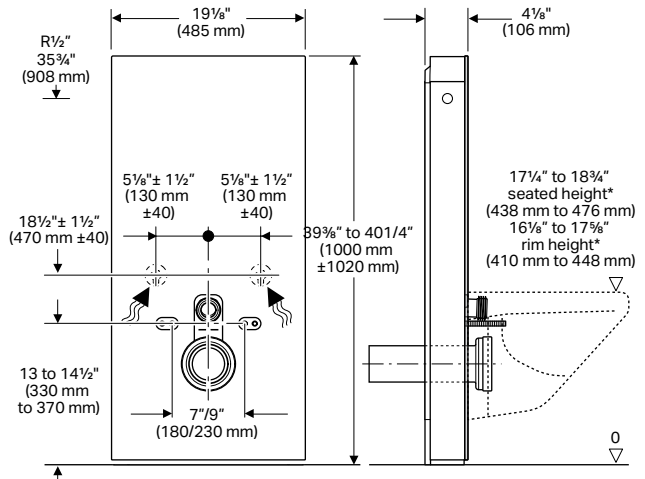

System for Wall-Hung Toilets

Geberit Monolith Module 2.0

Model No.	Description	List Price
131.028.SI.5	Geberit Monolith for wall-hung toilets, White Glass	$1,340.00
131.028.SJ.5	Geberit Monolith for wall-hung toilets, Black Glass	1,340.00
131.028.SQ.5	Geberit Monolith for wall-hung toilets, Umber Glass	1,340.00
131.028.TG.5	Geberit Monolith for wall-hung toilets, Sand Glass	1,340.00

Notes:

1. Concealed tank shipped dual-flush ready
2. Geberit Monolith for 2-hole washdown style wall-hung toilet fixtures only
3. Refer to → geberit.us for latest list of code approved compatible toilet fixtures, including certified WaterSense® combinations