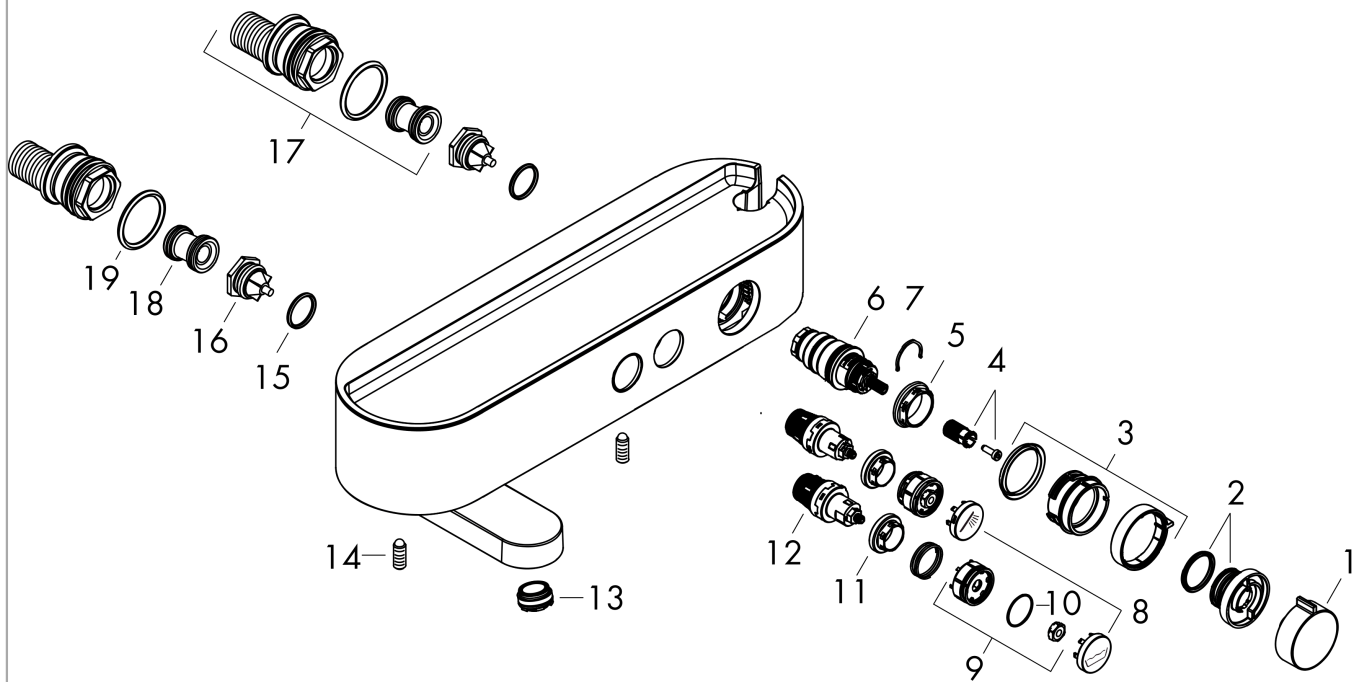

ShowerTablet Select

Термостат для ванны 400, внешнего монтажа

: хром Артикулный номер: 24340000

Покомпонентное изображение

Год выпуска: >04/22

ShowerTablet Select

Термостат для ванны 400, внешнего монтажа

: хром Артикулный номер: 24340000

Перечень запасных частей

Год выпуска: >04/22

Позиция	Описание	Артикулный номер	PC	PU
1	handle	94403000	-	1
2	safety set	94404000	-	1
3	handle	94405000	-	1
4	handle fixing set	92136000	-	1
5	nut	98913000	-	1
6	thermostat cartridge	98282000	-	1
7	cartridge for exchanged connections	92373000	-	1
8	set of symbols	98367000	-	1
9	spring with sleeve	92340000	-	1
10	O-ring 20x1	98140000	-	1
11	nut	98368000	-	1
12	shut off unit	95758000	-	1
13	aerator M24x1 C	92934000	-	1
14	hollow set screw M6x16 including o-ring 29x3	98372000	-	1
15	O-ring 17x2	98199000	-	1
16	non return valve (pressure-resistant up to 2 MPa)	95773000	-	1
17	set of S-unions	95772000	-	1
18	noise reduction	96429000	-	1
19	O-ring 29x3	98371000	-	1