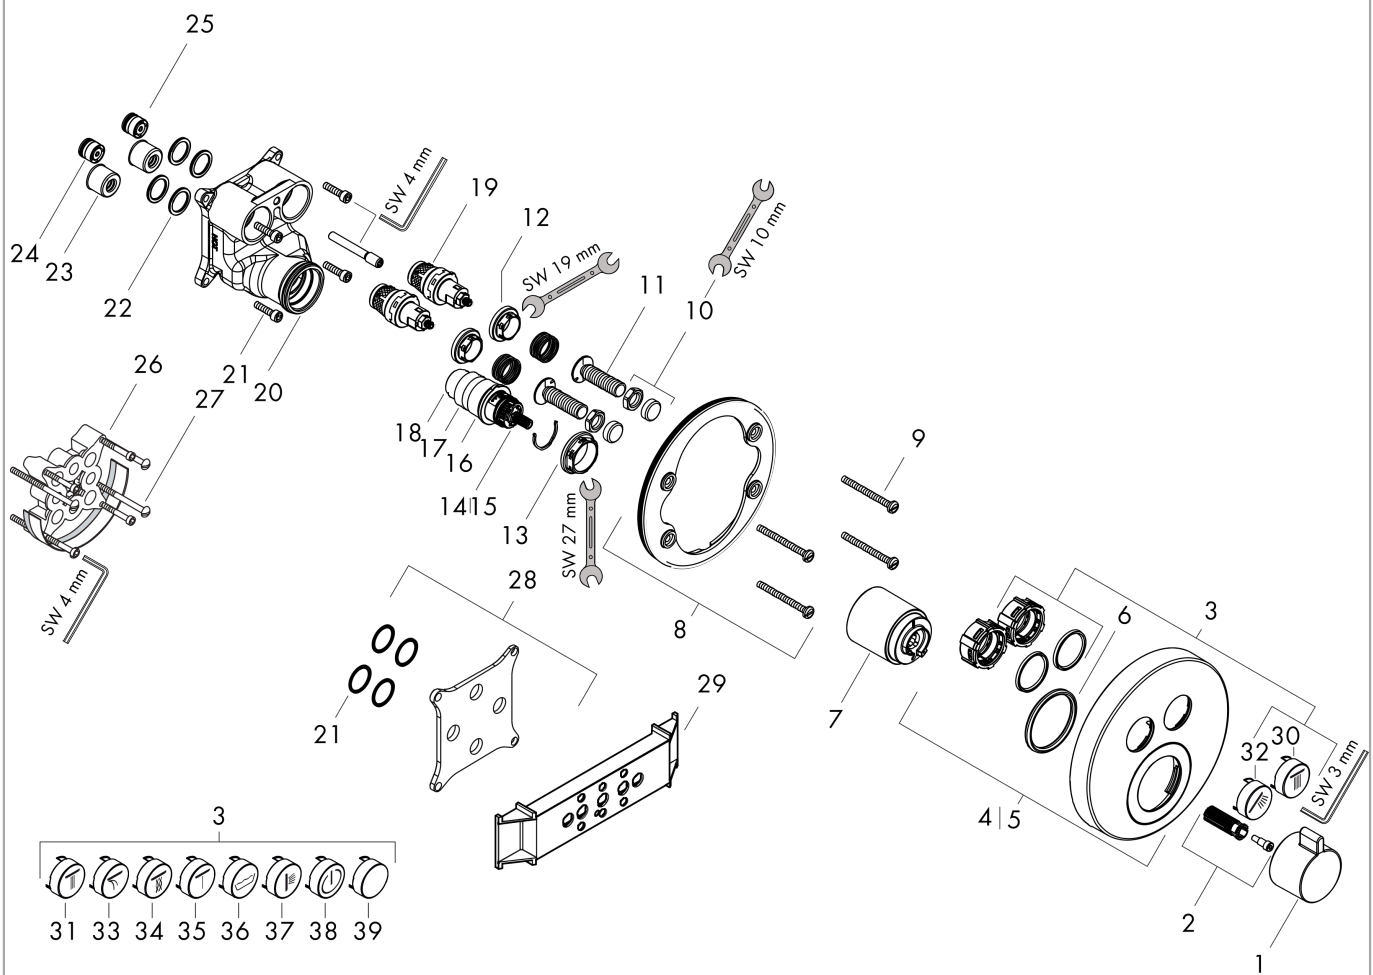

ShowerSelect S

Термостат ShowerSelect S, для 2 потребителей, CM

: полир. золото Артикулный номер: 15743990

Покомпонентное изображение

Год выпуска: >06/20

ShowerSelect S

Термостат ShowerSelect S, для 2 потребителей, CM

: полир. золото Артикульный номер: **15743990**

Перечень запасных частей

Год выпуска: >06/20

Позиция	Описание	Артикульный номер	PC	PU
1	handle for thermostat	92215990	-	1
2	handle fixing set	95843000	-	1
3	set of symbols	92218000	-	1
4	escutcheon Ø 150 mm	92325990	-	1
5	escutcheon for exchanged connections	92391XXX	-	-
6	O-ring 44x4	98471000	-	1
7	sleeve	92216990	-	1
8	holder for escutcheon	98793000	-	1
9	set of fixing screws	96454000	-	1
10	nut and flange	92696000	-	1
11	Select-adapter	92219000	-	1
12	nut	98368000	-	1
13	nut	98913000	-	1
14	thermostat cartridge	98282000	-	1
15	cartridge for exchanged connections	92373000	-	1
16	O-ring 20x1,5	98197000	-	1
17	O-ring 25x1,5	98146000	-	1
18	O-ring 25x2,5	92146000	-	1
19	shut off unit	95758000	-	1
20	O-ring 36x2	98156000	-	1
21	set of screws	96525000	-	1
22	O-ring 16x2	98133000	-	1
23	noise reduction	94073000	-	1
24	non return valve (pressure-resistant up to 2 MPa)	92594000	-	1
25	non return valve	97980000	-	1
26	extension 25 mm	13595000	-	1
27	set of fixing screws	97747000	-	1
28	compensation set 1°	95521000	-	1
29	fit-up aid	92540000	-	1
30	symbol head shower Rain large	93571880	-	1
31	symbol head shower Rain small	93572880	-	1
32	symbol handshower	93573880	-	1
33	symbol Flood jet	93574880	-	1
34	symbol Whirl	93575880	-	1
35	symbol Mono	93576880	-	1
36	symbol tub	93577880	-	1
37	symbol body shower	93578880	-	1
38	symbol ON/OFF	93579880	-	1
39	pushbutton	93955880	-	1