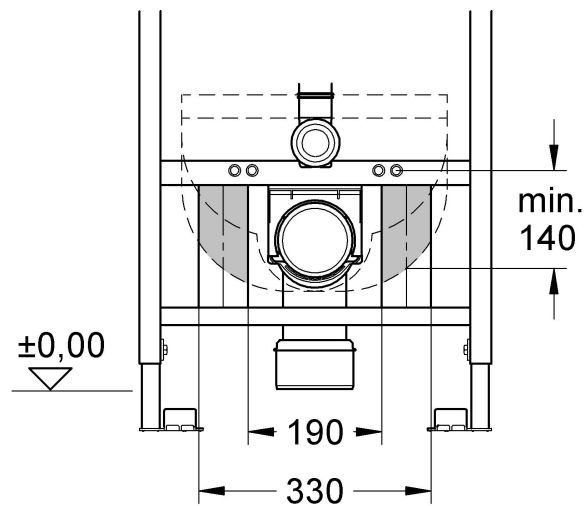

38 897

Rapid SL

Design & Quality Engineering GROHE Germany

99.168.131/ÄM 219487/11.10

ENJOY WATER®

i

1

2