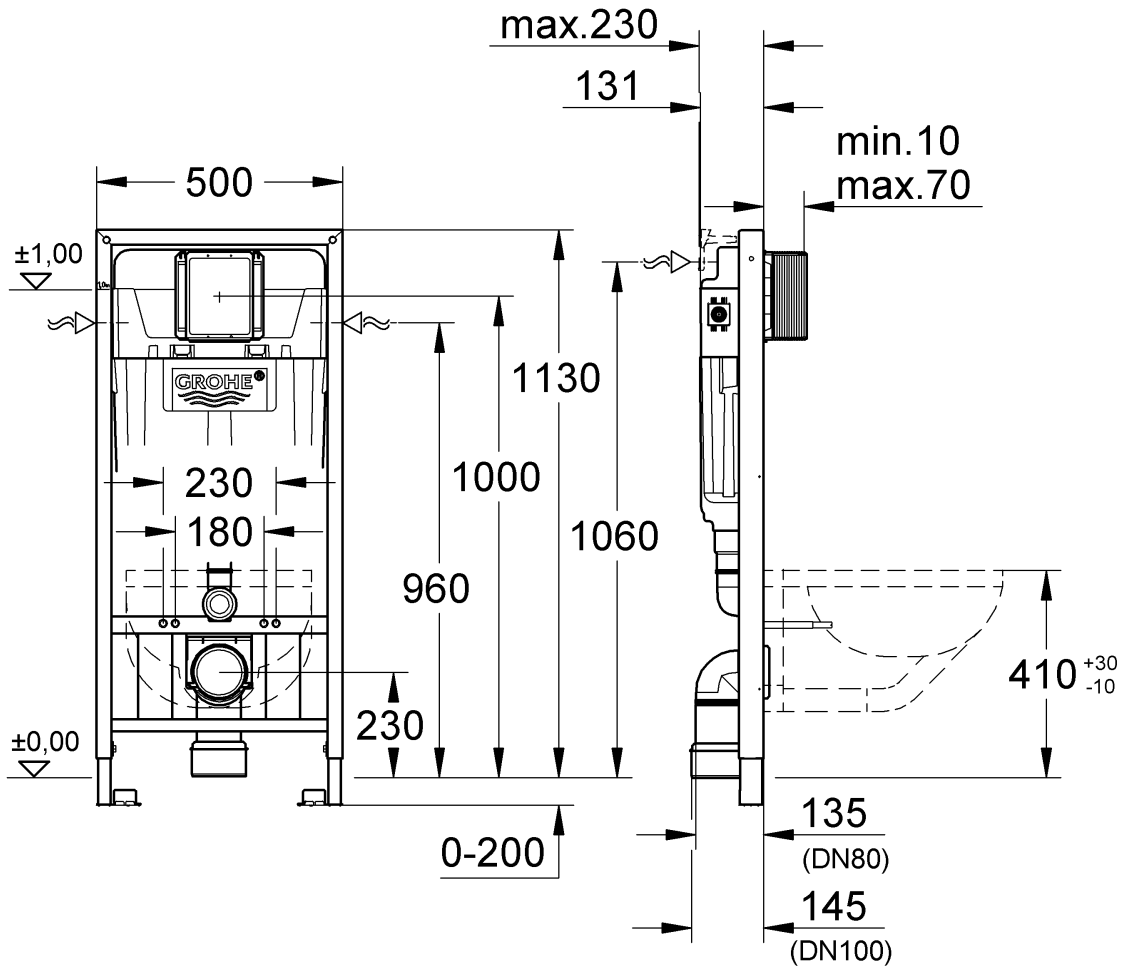

38 897

Rapid SL

Design & Quality Engineering GROHE Germany

99.168.131/ÄM 219487/11.10

ENJOY WATER®

i

1

2