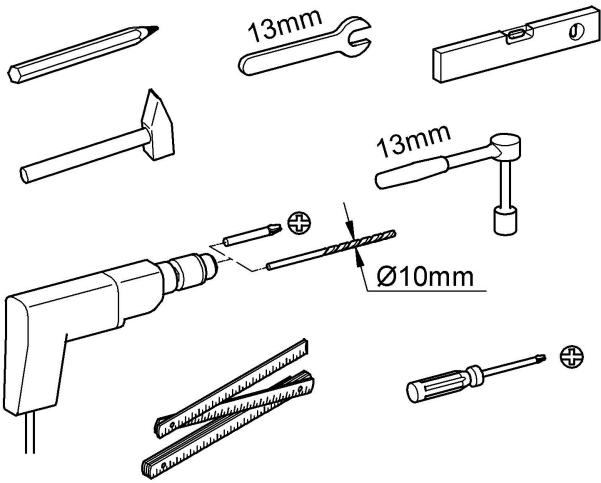

38 897

Rapid SL

Design & Quality Engineering GROHE Germany

99.168.131/ÄM 219487/11.10

ENJOY WATER®

i

1

2