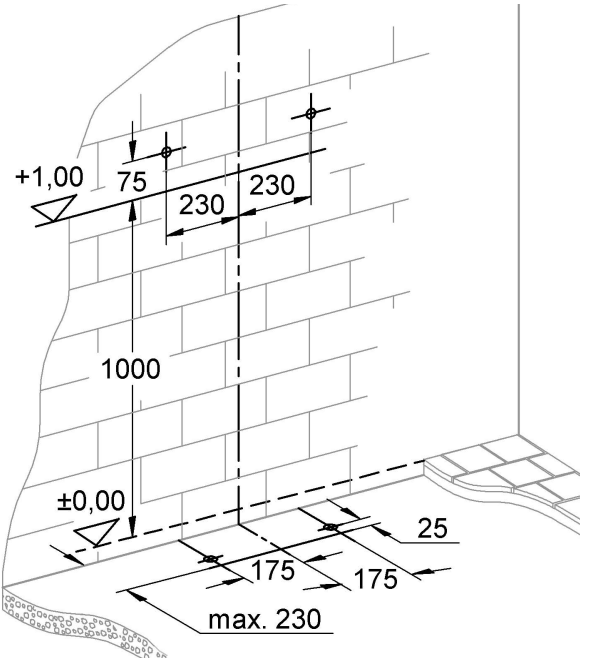

38 897

Rapid SL

Design & Quality Engineering GROHE Germany

99.168.131/ÄM 219487/11.10

ENJOY WATER®

i

1

2

3**4****5****6****7****8**

i

9

10

11

12

1

2