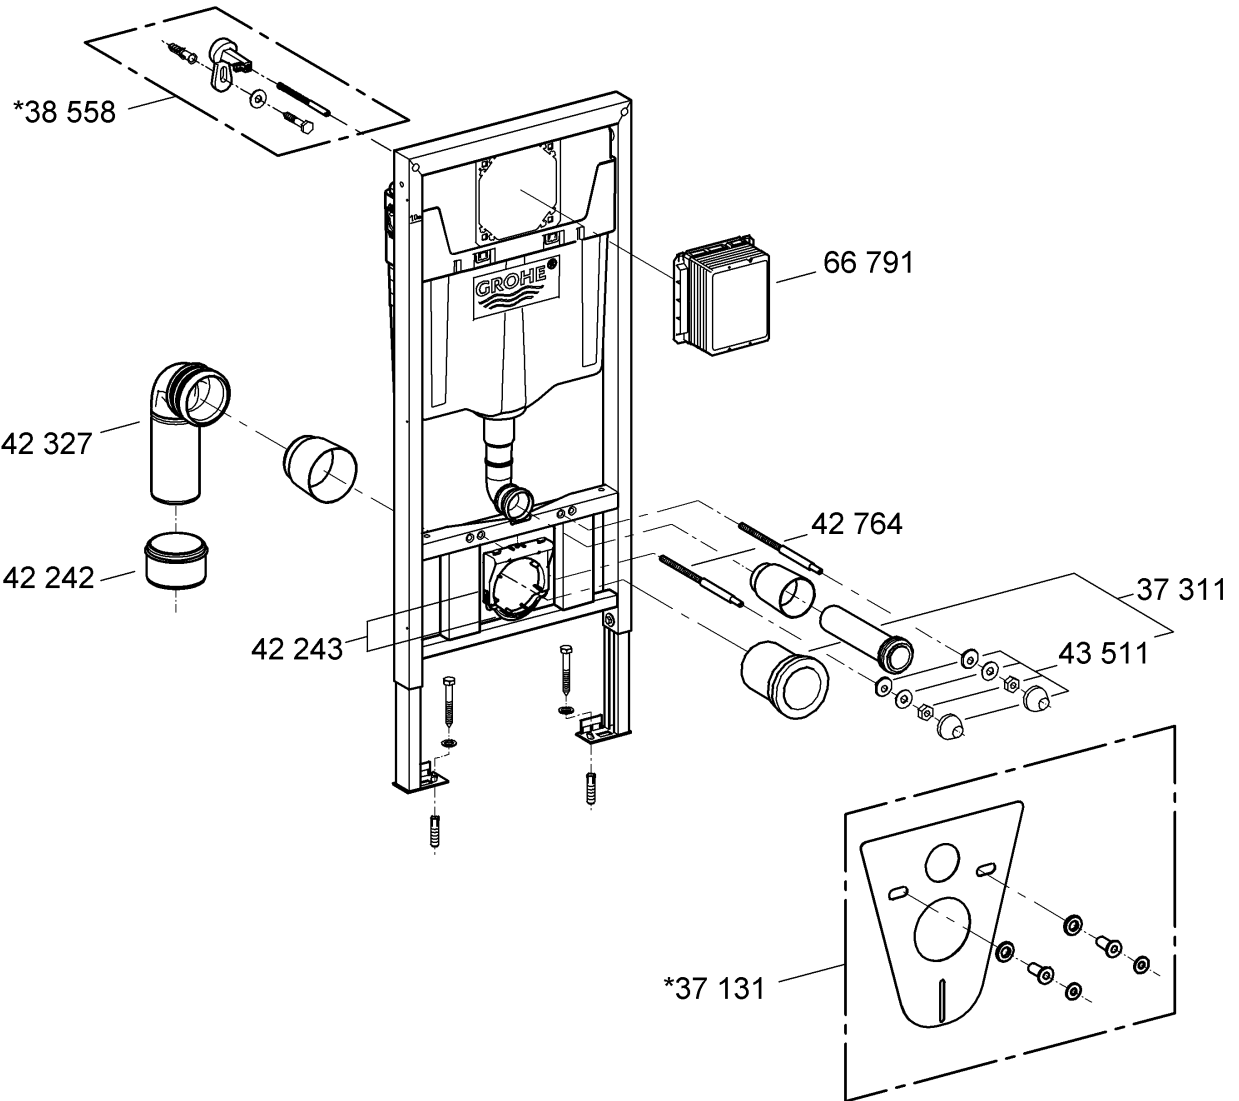

38 897

Rapid SL

Design & Quality Engineering GROHE Germany

99.168.131/ÄM 219487/11.10

ENJOY WATER®

i

1

2