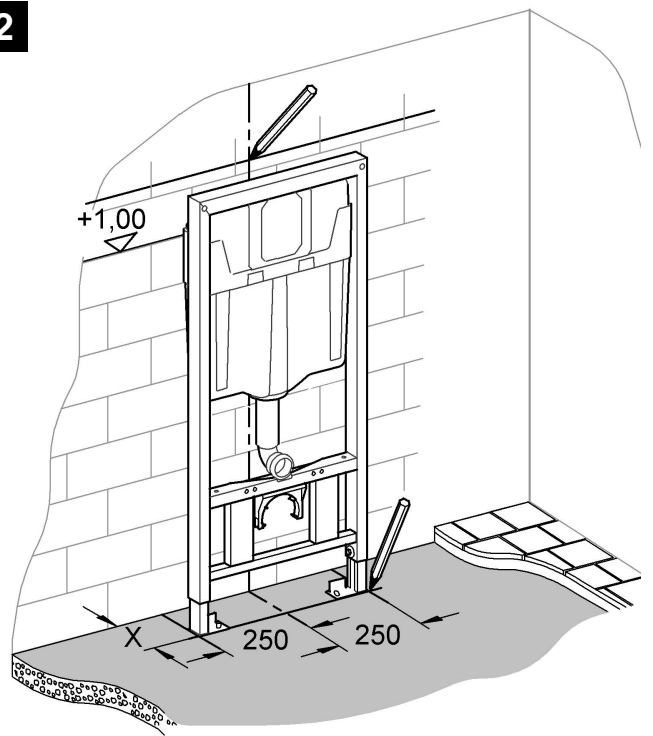

38 897

Rapid SL

Design & Quality Engineering GROHE Germany

99.168.131/ÄM 219487/11.10

ENJOY WATER®

i

1

2