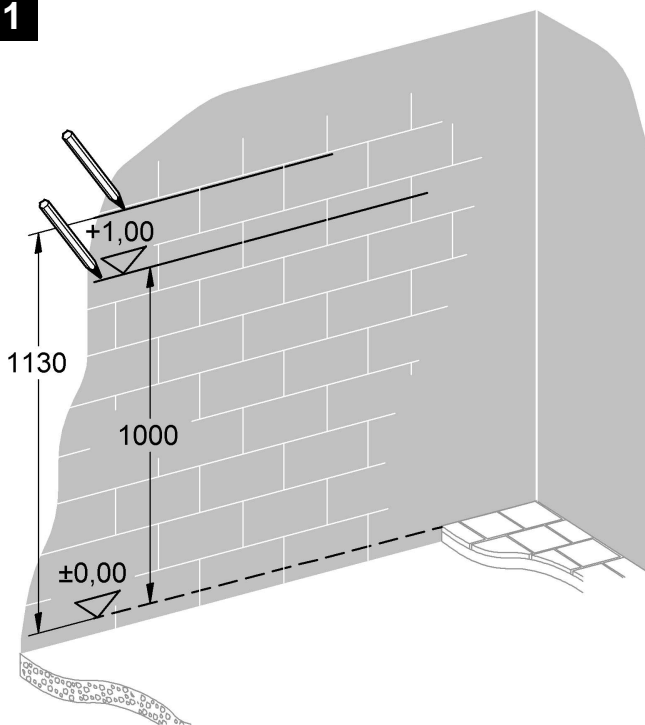

38 897

Rapid SL

Design & Quality Engineering GROHE Germany

99.168.131/ÄM 219487/11.10

ENJOY WATER®

i

1

2