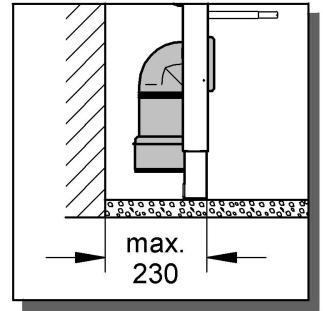

38 897

Rapid SL

Design & Quality Engineering GROHE Germany

99.168.131/ÄM 219487/11.10

ENJOY WATER®

i

1

2