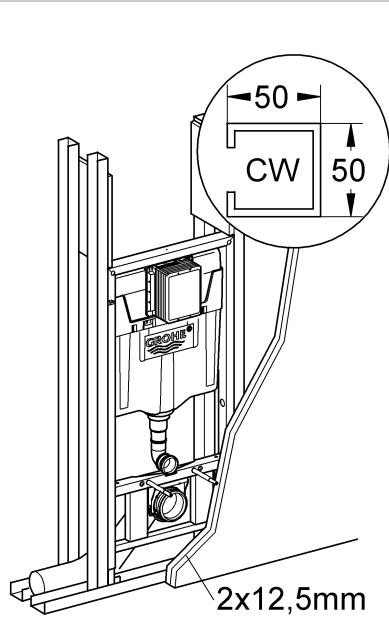

38 897

Rapid SL

Design & Quality Engineering GROHE Germany

99.168.131/ÄM 219487/11.10

ENJOY WATER®

i

1

2