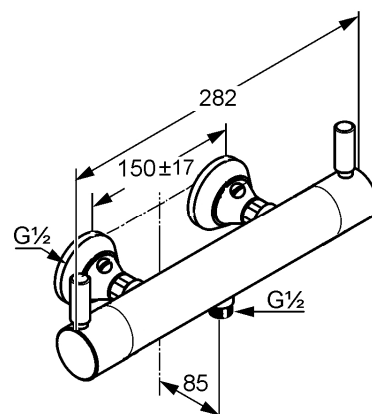

**Product:** KLUDI PROVITA thermostatic shower mixer DN 15

**Ref.:** 353300538

**Product description**

thermostatic shower mixer DN 15  
 wall fastening  
 flow class B  
 temperature control handle with hot water safety device 38°C - reconcilable with Allen key  
 with ceramic shut-off valve 180°  
 shower outlet 1/2 inch  
 protected against back flow  
 dirt-catcher sieve  
 lockable S-unions  
 without shower set  
 noise level I  
 P- IX 8049 / IB

Finishes:  
 05 chrome

**Product picture**

**Advertisement**

- \* KLUDI GmbH & Co KG KLUDI PROVITA thermostatic shower mixer item no. 353300538
- \*\* temperature control handle with hot water safety device 38°C, DIN EN 1111
- \*\*\* chrome plated brass, DIN 50930-6
- \*\*\*\* ceramic headpart 180°, DIN EN 200

thermostatic shower wall mixer DN 15, manufacturer KLUDI GmbH & Co KG KLUDI PROVITA thermostatic shower mixer item no. 353300538, chrome plated brass, ceramic headpart 180°, temperature control handle with hot water safety device - to get through with Allen key – lead through the top of the safety device, noise level DIN EN 4109 group I, report no. P-IX 8049/IB, headpart and control unit in acc. to DIN EN 200/1111 type tested, type: thermostatic shower mixer DN 15, flow class B (max. 0,42 l/s), shower outlet 1/2 inch, protected against back flow DIN EN 1717, projection shower outlet 85 mm, lockable S unions 1/2 x 3/4 inch, dirt-catcher sieve, for pressure type water heater, for continuous line heater, PN 10,

**Dimensional drawing**

**Flow rate diagram**