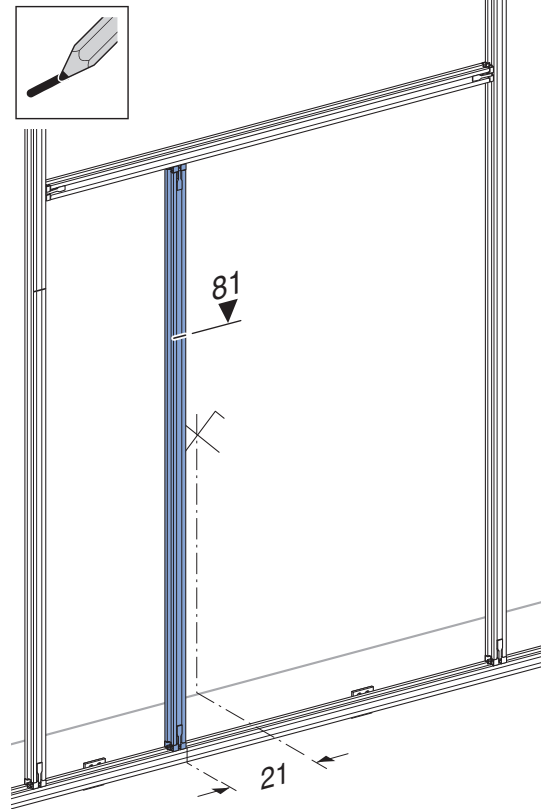

1

		B	B/2
(75 cm)	461.481.00.1	82	41
(90 cm)	461.482.00.1	97	48⁵
(105 cm)	461.483.00.1	112	56
(120 cm)	461.484.00.1	127	63⁵

3

2

4