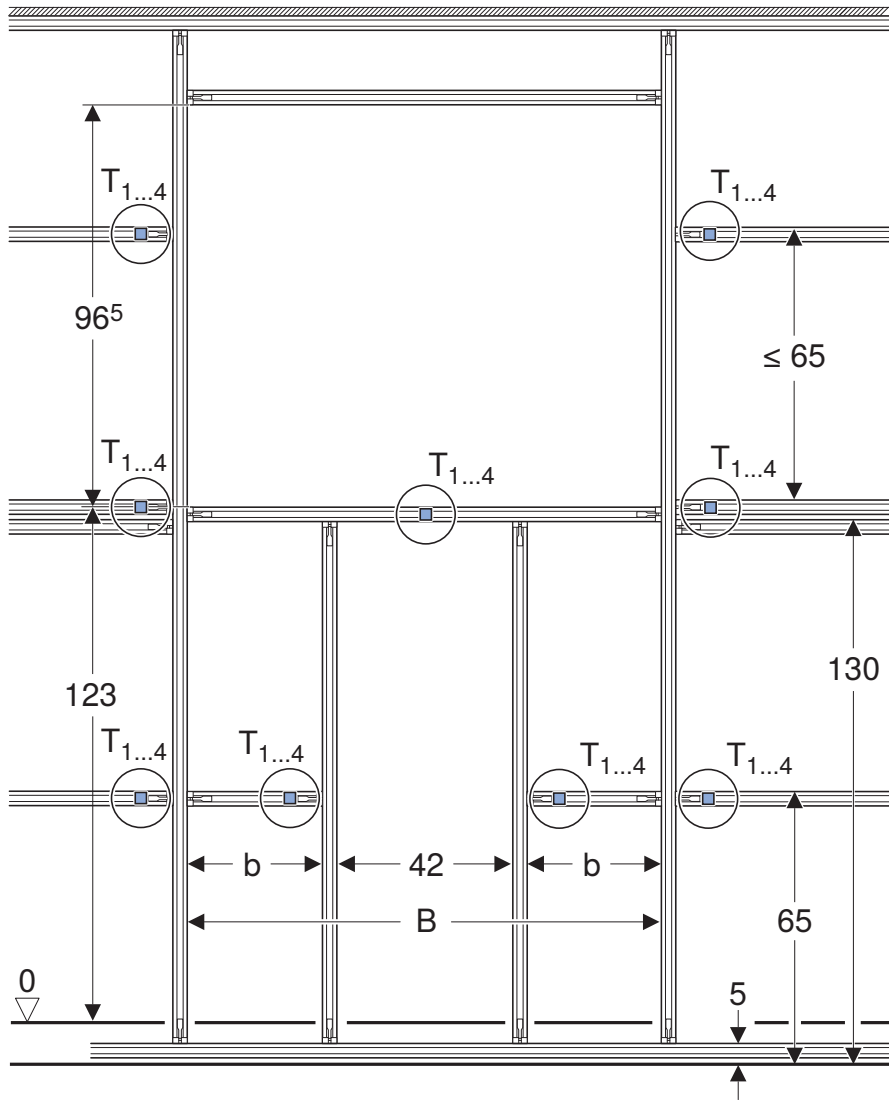

INSTALLATION MANUAL

MONTAGEANLEITUNG
INSTRUCTIONS DE MONTAGE
ISTRUZIONI PER IL MONTAGGIO

968.777.00.0(03)

		a
(75 cm)	461.481.00.1	59
(90 cm)	461.482.00.1	74
(105 cm)	461.483.00.1	89
(120 cm)	461.484.00.1	104

Geberit ONE, H = 100 cm

- (75 cm) 461.451.00.1
- (90 cm) 461.452.00.1
- (105 cm) 461.453.00.1
- (120 cm) 461.454.00.1

Geberit ONE, H = 90 cm

- (60 cm) 111.941.00.1
- (75 cm) 111.942.00.1
- (90 cm) 111.943.00.1
- (105 cm) 111.944.00.1
- (120 cm) 111.945.00.1

		B	b
(75 cm)	461.481.00.1	82	17
(90 cm)	461.482.00.1	97	24^5
(105 cm)	461.483.00.1	112	32
(120 cm)	461.484.00.1	127	39^5

1

		B	B/2
(75 cm)	461.481.00.1	82	41
(90 cm)	461.482.00.1	97	48 ⁵
(105 cm)	461.483.00.1	112	56
(120 cm)	461.484.00.1	127	63 ⁵