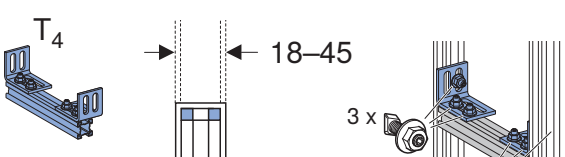

INSTALLATION MANUAL

MONTAGEANLEITUNG
INSTRUCTIONS DE MONTAGE
ISTRUZIONI PER IL MONTAGGIO

968.777.00.0(03)

		a
(75 cm)	461.481.00.1	59
(90 cm)	461.482.00.1	74
(105 cm)	461.483.00.1	89
(120 cm)	461.484.00.1	104

Geberit ONE, H = 100 cm

- (75 cm) 461.451.00.1
- (90 cm) 461.452.00.1
- (105 cm) 461.453.00.1
- (120 cm) 461.454.00.1

Geberit ONE, H = 90 cm

- (60 cm) 111.941.00.1
- (75 cm) 111.942.00.1
- (90 cm) 111.943.00.1
- (105 cm) 111.944.00.1
- (120 cm) 111.945.00.1

		B	b
(75 cm)	461.481.00.1	82	17
(90 cm)	461.482.00.1	97	24^5
(105 cm)	461.483.00.1	112	32
(120 cm)	461.484.00.1	127	39^5

1

		B	B/2
(75 cm)	461.481.00.1	82	41
(90 cm)	461.482.00.1	97	48 ⁵
(105 cm)	461.483.00.1	112	56
(120 cm)	461.484.00.1	127	63 ⁵