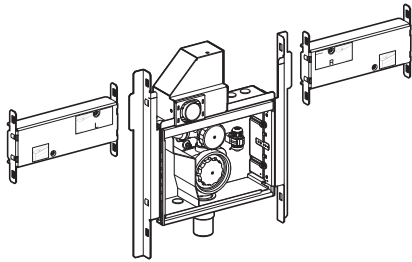

INSTALLATION MANUAL

MONTAGEANLEITUNG
INSTRUCTIONS DE MONTAGE
ISTRUZIONI PER IL MONTAGGIO

968.777.00.0(03)

		a
(75 cm)	461.481.00.1	59
(90 cm)	461.482.00.1	74
(105 cm)	461.483.00.1	89
(120 cm)	461.484.00.1	104

Geberit ONE, H = 100 cm

- (75 cm) 461.451.00.1
- (90 cm) 461.452.00.1
- (105 cm) 461.453.00.1
- (120 cm) 461.454.00.1

Geberit ONE, H = 90 cm

- (60 cm) 111.941.00.1
- (75 cm) 111.942.00.1
- (90 cm) 111.943.00.1
- (105 cm) 111.944.00.1
- (120 cm) 111.945.00.1

		B	b
(75 cm)	461.481.00.1	82	17
(90 cm)	461.482.00.1	97	24^5
(105 cm)	461.483.00.1	112	32
(120 cm)	461.484.00.1	127	39^5

1

		B	B/2
(75 cm)	461.481.00.1	82	41
(90 cm)	461.482.00.1	97	48 ⁵
(105 cm)	461.483.00.1	112	56
(120 cm)	461.484.00.1	127	63 ⁵