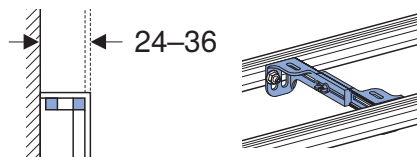

INSTALLATION MANUAL

MONTAGEANLEITUNG
INSTRUCTIONS DE MONTAGE
ISTRUZIONI PER IL MONTAGGIO

968.777.00.0(03)

		a
(75 cm)	461.481.00.1	59
(90 cm)	461.482.00.1	74
(105 cm)	461.483.00.1	89
(120 cm)	461.484.00.1	104

Geberit ONE, H = 100 cm

- (75 cm) 461.451.00.1
- (90 cm) 461.452.00.1
- (105 cm) 461.453.00.1
- (120 cm) 461.454.00.1

Geberit ONE, H = 90 cm

- (60 cm) 111.941.00.1
- (75 cm) 111.942.00.1
- (90 cm) 111.943.00.1
- (105 cm) 111.944.00.1
- (120 cm) 111.945.00.1

		B	b
(75 cm)	461.481.00.1	82	17
(90 cm)	461.482.00.1	97	24^5
(105 cm)	461.483.00.1	112	32
(120 cm)	461.484.00.1	127	39^5

1

		B	B/2
(75 cm)	461.481.00.1	82	41
(90 cm)	461.482.00.1	97	48 ⁵
(105 cm)	461.483.00.1	112	56
(120 cm)	461.484.00.1	127	63 ⁵