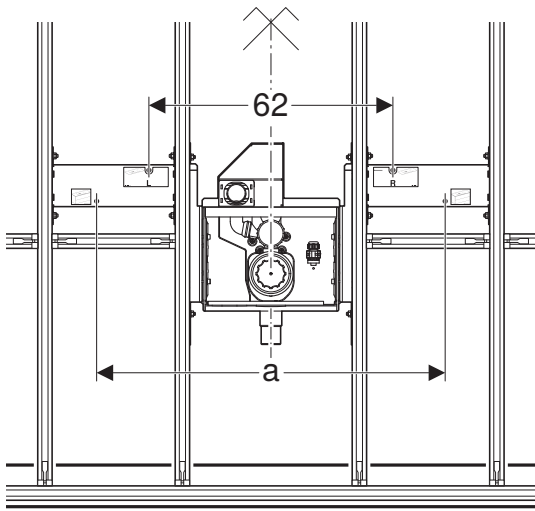

INSTALLATION MANUAL

MONTAGEANLEITUNG
INSTRUCTIONS DE MONTAGE
ISTRUZIONI PER IL MONTAGGIO

968.777.00.0(03)

		a
(75 cm)	461.481.00.1	59
(90 cm)	461.482.00.1	74
(105 cm)	461.483.00.1	89
(120 cm)	461.484.00.1	104

Geberit ONE, H = 100 cm

- (75 cm) 461.451.00.1
- (90 cm) 461.452.00.1
- (105 cm) 461.453.00.1
- (120 cm) 461.454.00.1

Geberit ONE, H = 90 cm

- (60 cm) 111.941.00.1
- (75 cm) 111.942.00.1
- (90 cm) 111.943.00.1
- (105 cm) 111.944.00.1
- (120 cm) 111.945.00.1

		B	b
(75 cm)	461.481.00.1	82	17
(90 cm)	461.482.00.1	97	24^5
(105 cm)	461.483.00.1	112	32
(120 cm)	461.484.00.1	127	39^5

1

		B	B/2
(75 cm)	461.481.00.1	82	41
(90 cm)	461.482.00.1	97	48 ⁵
(105 cm)	461.483.00.1	112	56
(120 cm)	461.484.00.1	127	63 ⁵