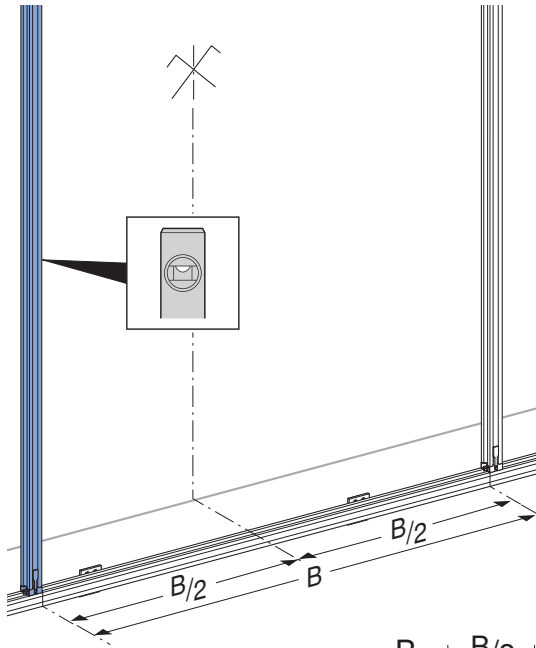

Geberit ONE, H = 100 cm

- (75 cm) 461.451.00.1
- (90 cm) 461.452.00.1
- (105 cm) 461.453.00.1
- (120 cm) 461.454.00.1

Geberit ONE, H = 90 cm

- (60 cm) 111.941.00.1
- (75 cm) 111.942.00.1
- (90 cm) 111.943.00.1
- (105 cm) 111.944.00.1
- (120 cm) 111.945.00.1

		B	b
(75 cm)	461.481.00.1	82	17
(90 cm)	461.482.00.1	97	24^5
(105 cm)	461.483.00.1	112	32
(120 cm)	461.484.00.1	127	39^5

1

		B	B/2
(75 cm)	461.481.00.1	82	41
(90 cm)	461.482.00.1	97	48 ⁵
(105 cm)	461.483.00.1	112	56
(120 cm)	461.484.00.1	127	63 ⁵