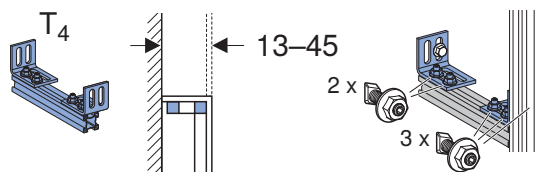

Geberit ONE, H = 100 cm

- (75 cm) 461.451.00.1
- (90 cm) 461.452.00.1
- (105 cm) 461.453.00.1
- (120 cm) 461.454.00.1

Geberit ONE, H = 90 cm

- (60 cm) 111.941.00.1
- (75 cm) 111.942.00.1
- (90 cm) 111.943.00.1
- (105 cm) 111.944.00.1
- (120 cm) 111.945.00.1

		B	b
(75 cm)	461.481.00.1	82	17
(90 cm)	461.482.00.1	97	24^5
(105 cm)	461.483.00.1	112	32
(120 cm)	461.484.00.1	127	39^5

1

		B	B/2
(75 cm)	461.481.00.1	82	41
(90 cm)	461.482.00.1	97	48 ⁵
(105 cm)	461.483.00.1	112	56
(120 cm)	461.484.00.1	127	63 ⁵