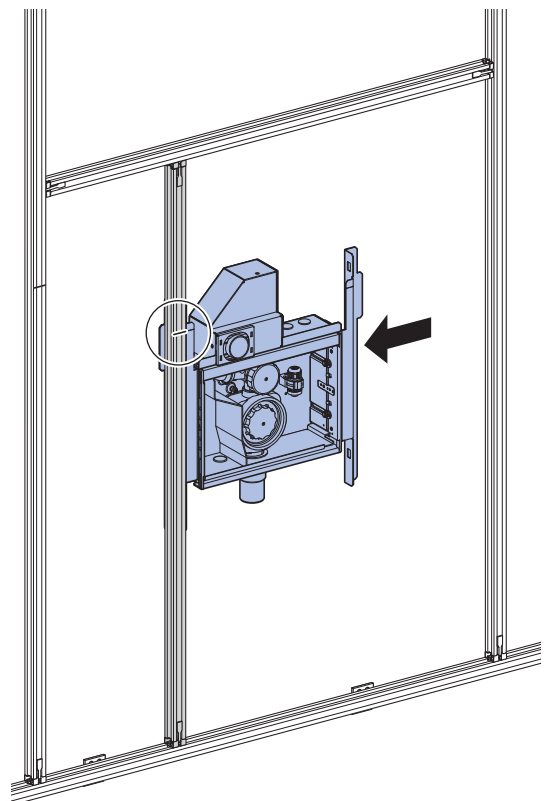

1

		B	B/2
(75 cm)	461.481.00.1	82	41
(90 cm)	461.482.00.1	97	48⁵
(105 cm)	461.483.00.1	112	56
(120 cm)	461.484.00.1	127	63⁵

3

2

4